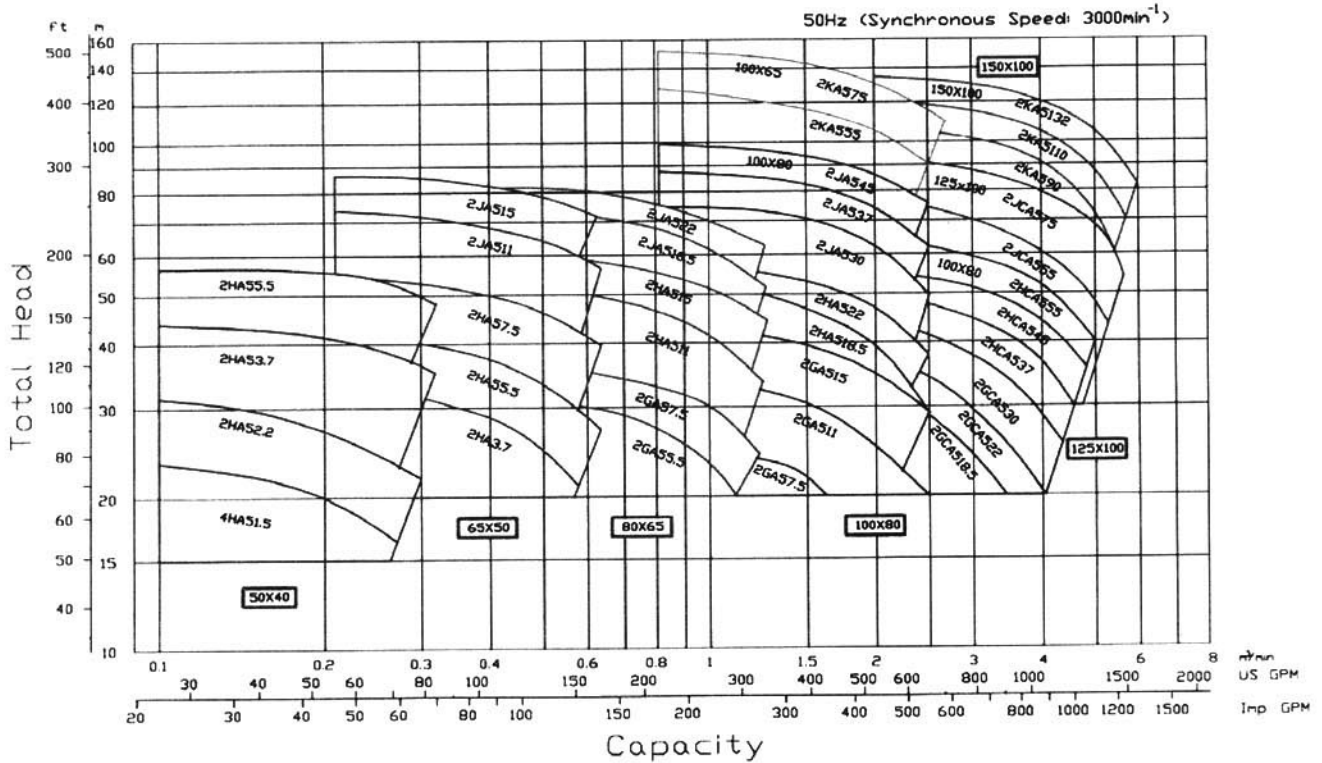

Ebara End Suction Volute Pump

Model FSA

Performance Chart and Model Code

50 Hz

Performance Chart - 2 Poles - 50 Hz

Model Code - 2 Poles - 50 Hz