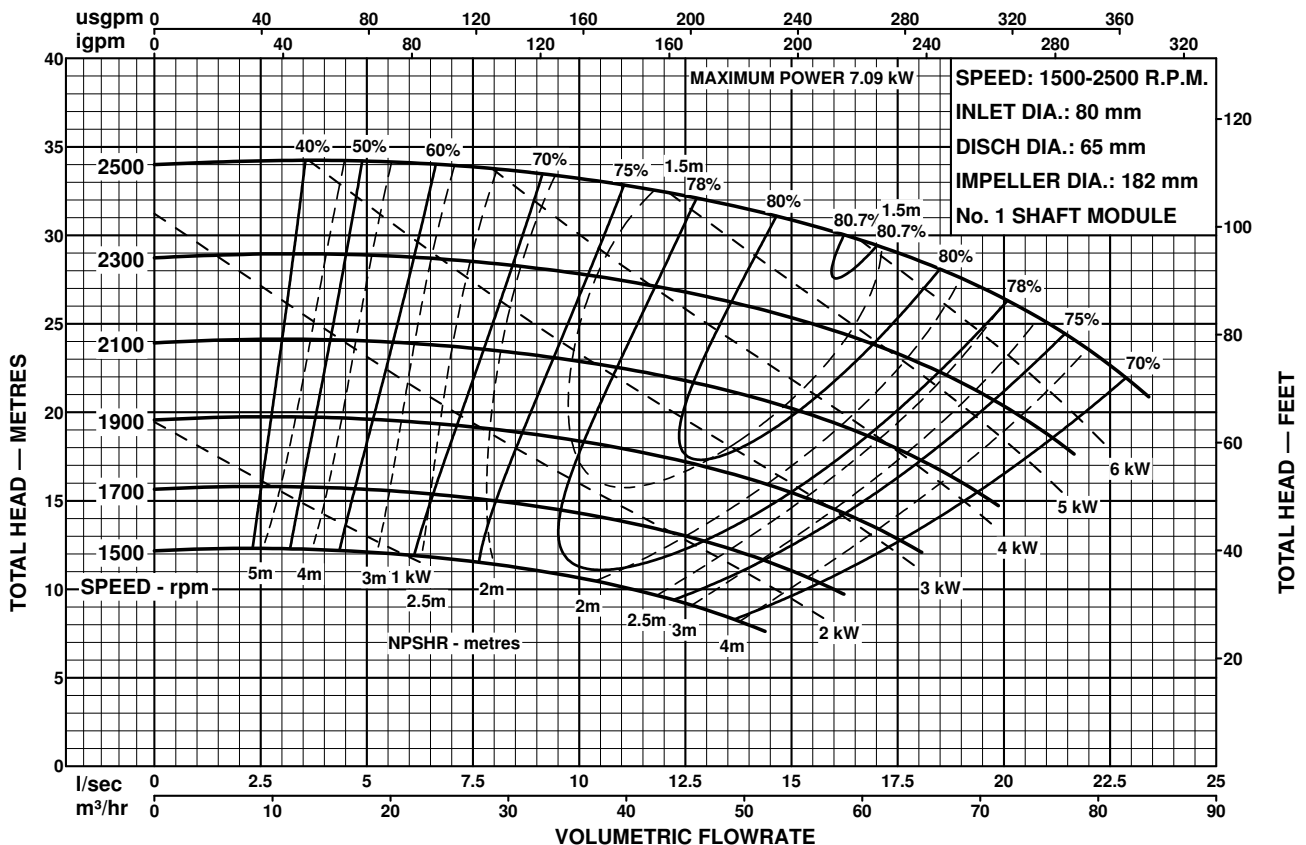

MODEL  
**80x50-160**

**ISO2858**  
END SUCTION PUMPS  
50Hz PERFORMANCE

Performance to AS2417 Grade 2 for clean, cold water only.

Performance to AS2417 Grade 2 for clean, cold water only.