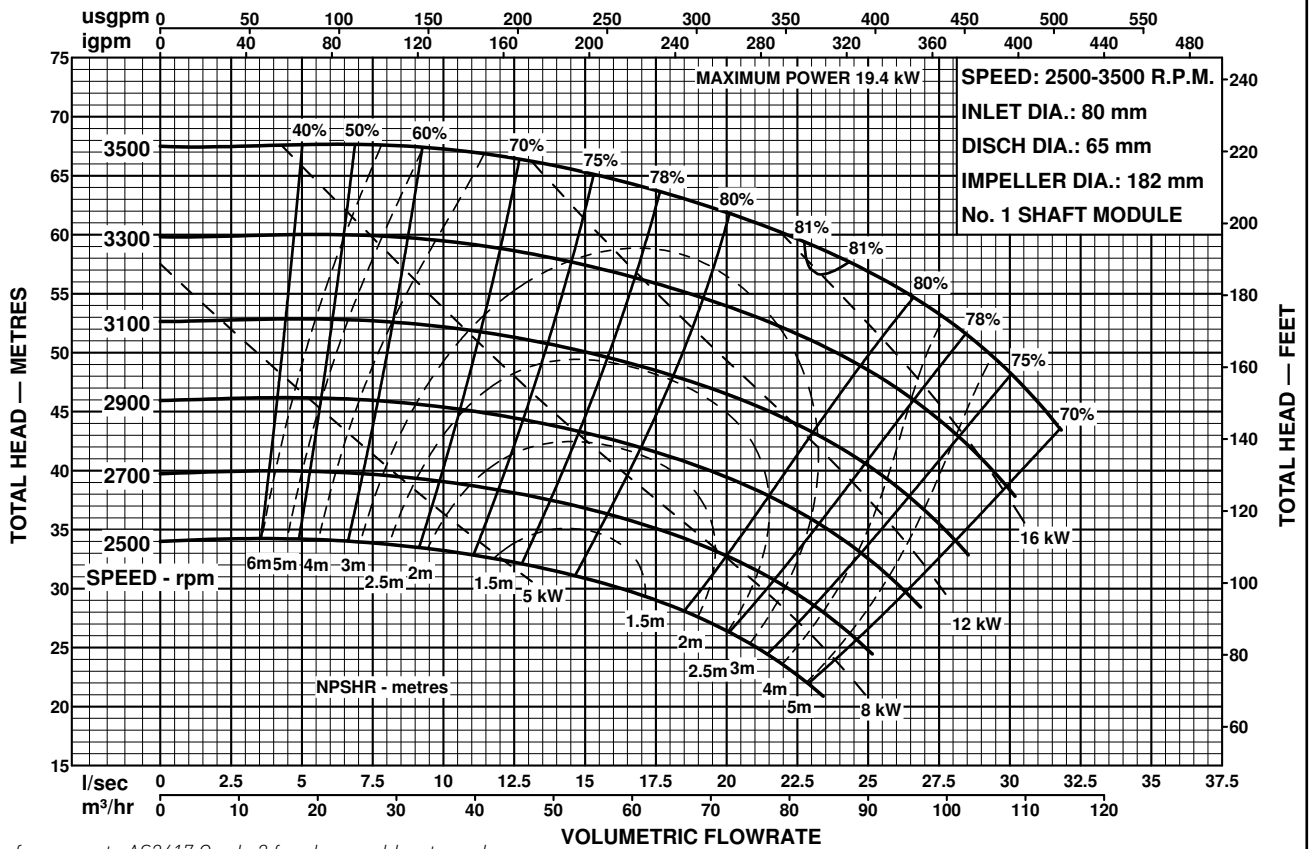

MODEL  
**80x50-160**

**ISO2858**  
END SUCTION PUMPS  
50Hz PERFORMANCE

Performance to AS2417 Grade 2 for clean, cold water only.

Performance to AS2417 Grade 2 for clean, cold water only.