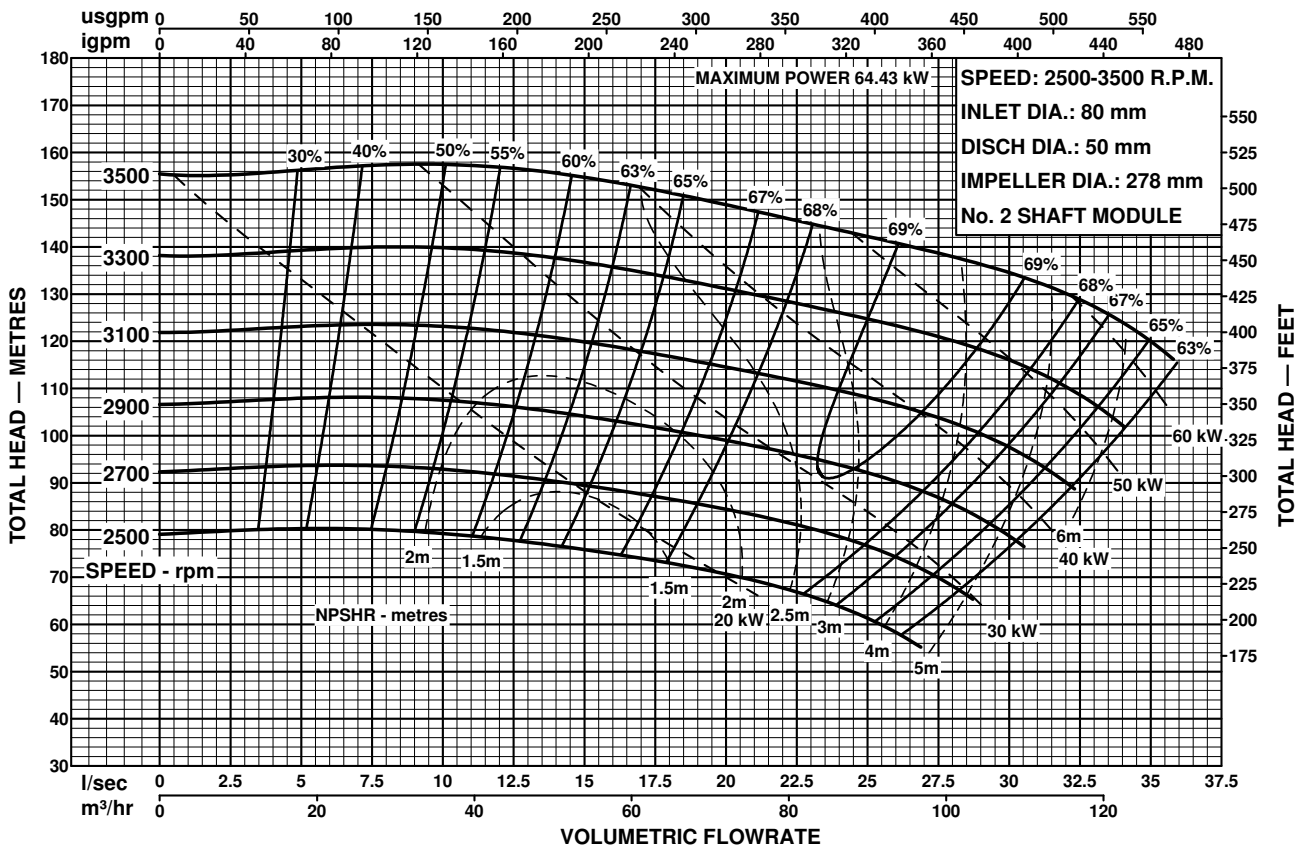

MODEL
80x50-250

ISO2858

END SUCTION PUMPS
50Hz PERFORMANCE

Performance to AS2417 Grade 2 for clean, cold water only.

Performance to AS2417 Grade 2 for clean, cold water only.