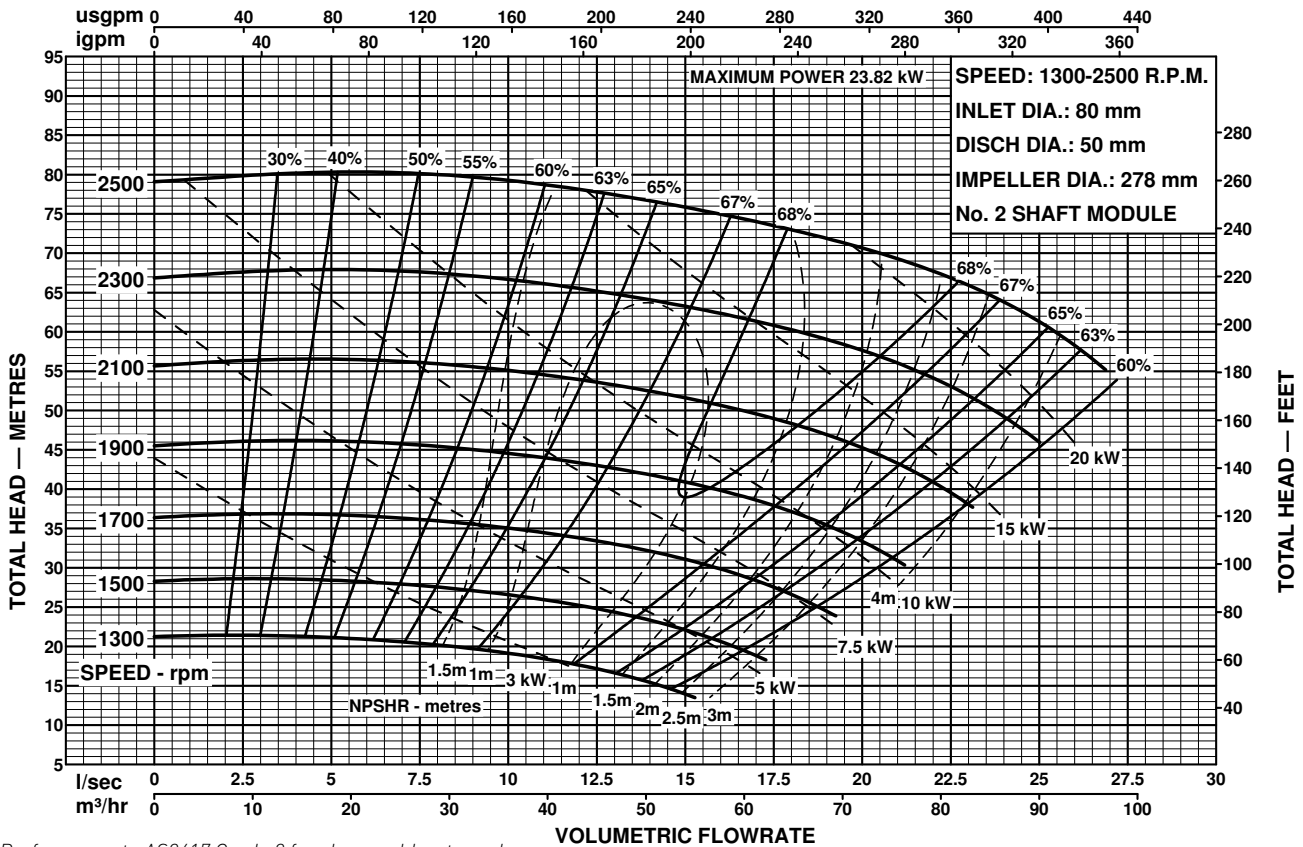

MODEL
80x50-250

ISO2858

END SUCTION PUMPS
50Hz PERFORMANCE

Performance to AS2417 Grade 2 for clean, cold water only.

Performance to AS2417 Grade 2 for clean, cold water only.