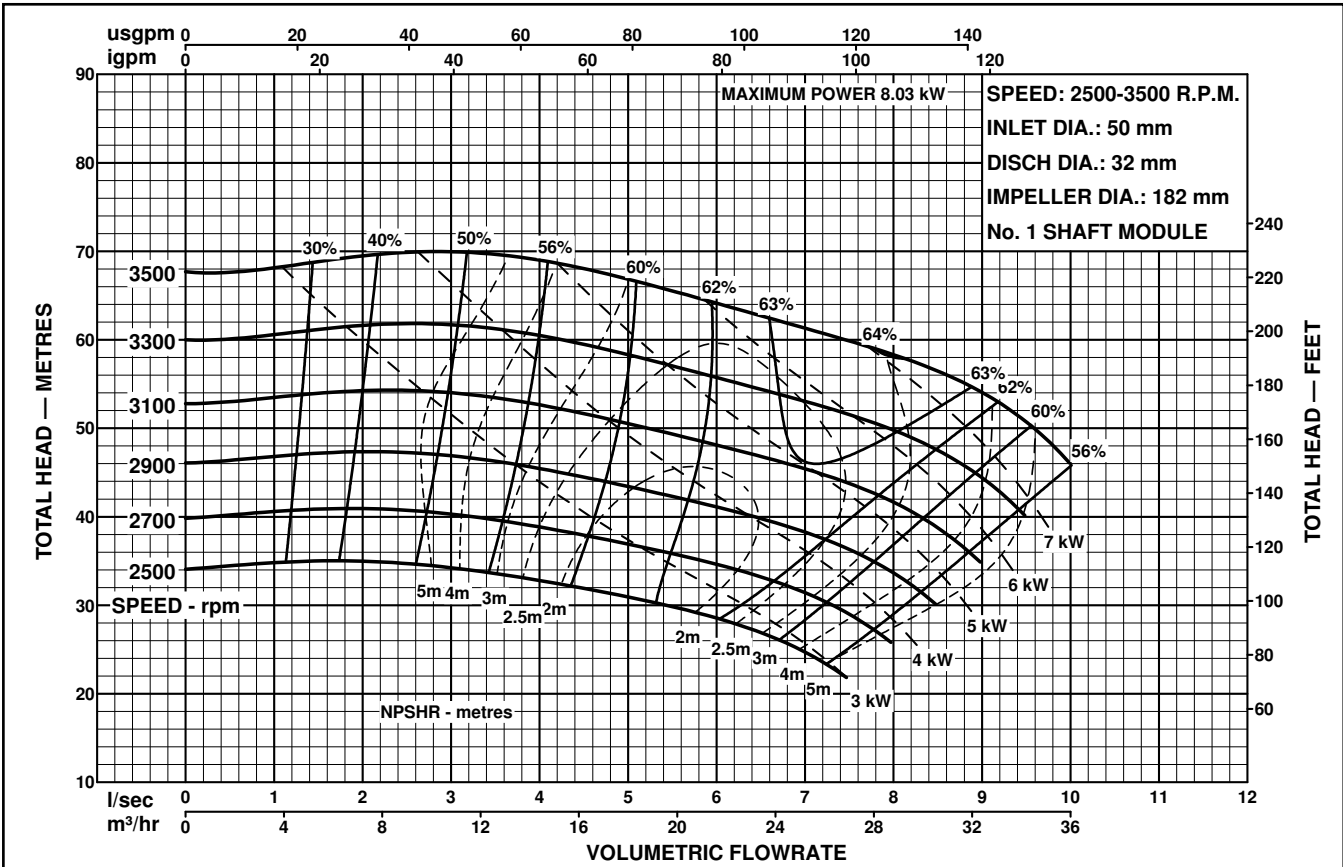

MODEL  
**50x32-160**

# ISO2858

END SUCTION PUMPS  
50Hz PERFORMANCE

Performance to AS2417 Grade 2 for clean, cold water only.

Performance to AS2417 Grade 2 for clean, cold water only.