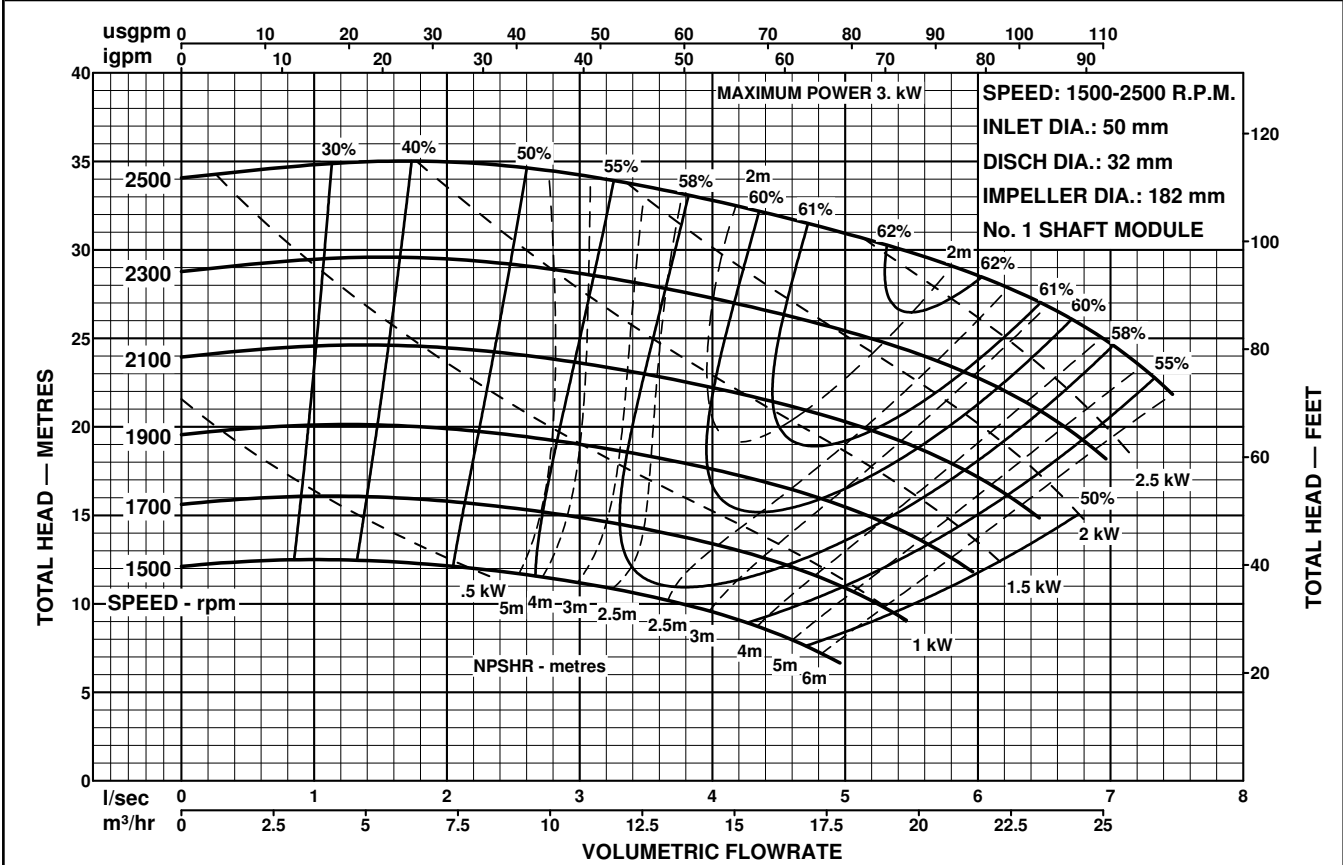

MODEL  
**50x32-160**

# ISO2858

END SUCTION PUMPS  
50Hz PERFORMANCE

Performance to AS2417 Grade 2 for clean, cold water only.

Performance to AS2417 Grade 2 for clean, cold water only.