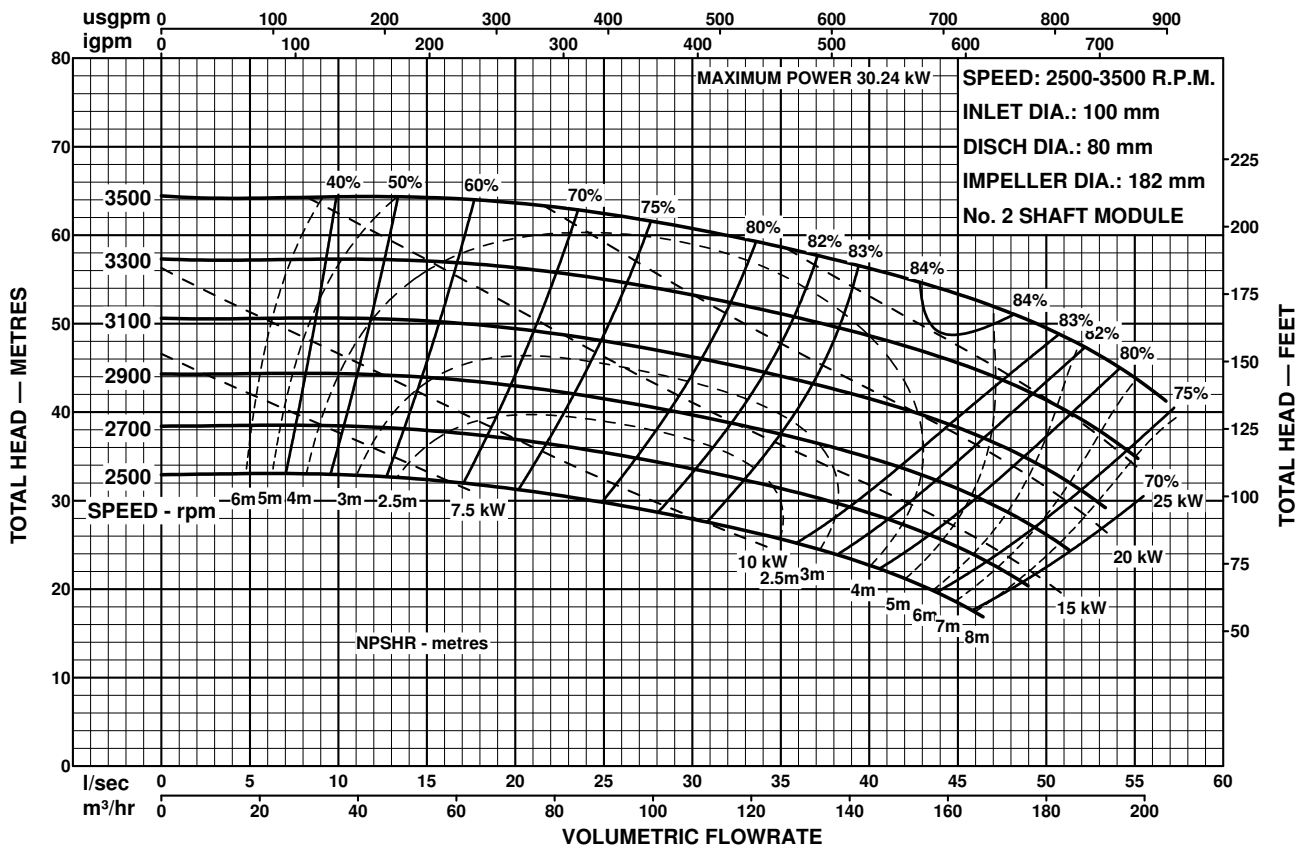

MODEL  
**100x80-160**

# ISO2858

END SUCTION PUMPS  
50Hz PERFORMANCE

Performance to AS2417 Grade 2 for clean, cold water only.

Performance to AS2417 Grade 2 for clean, cold water only.