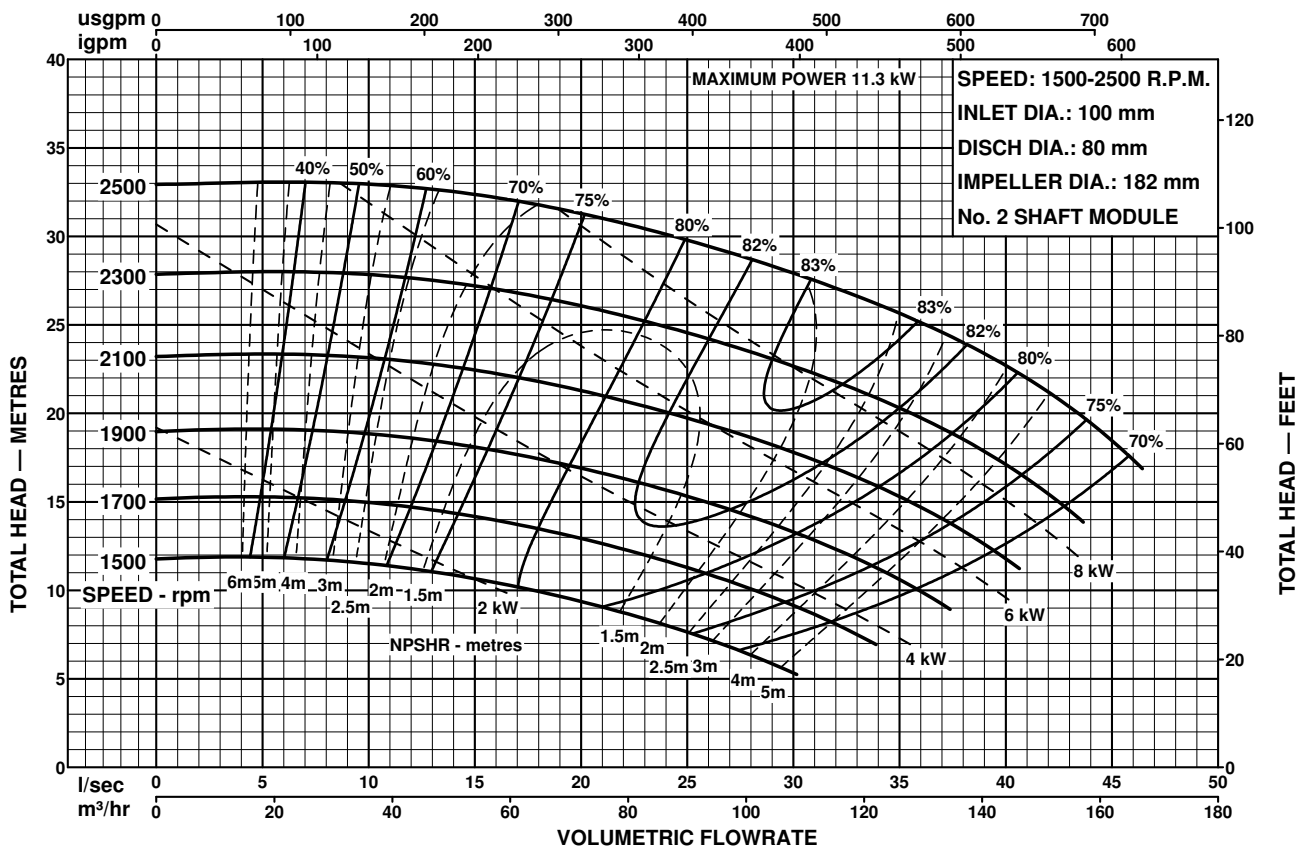

MODEL  
**100x80-160**

# ISO2858

END SUCTION PUMPS  
50Hz PERFORMANCE

Performance to AS2417 Grade 2 for clean, cold water only.

Performance to AS2417 Grade 2 for clean, cold water only.