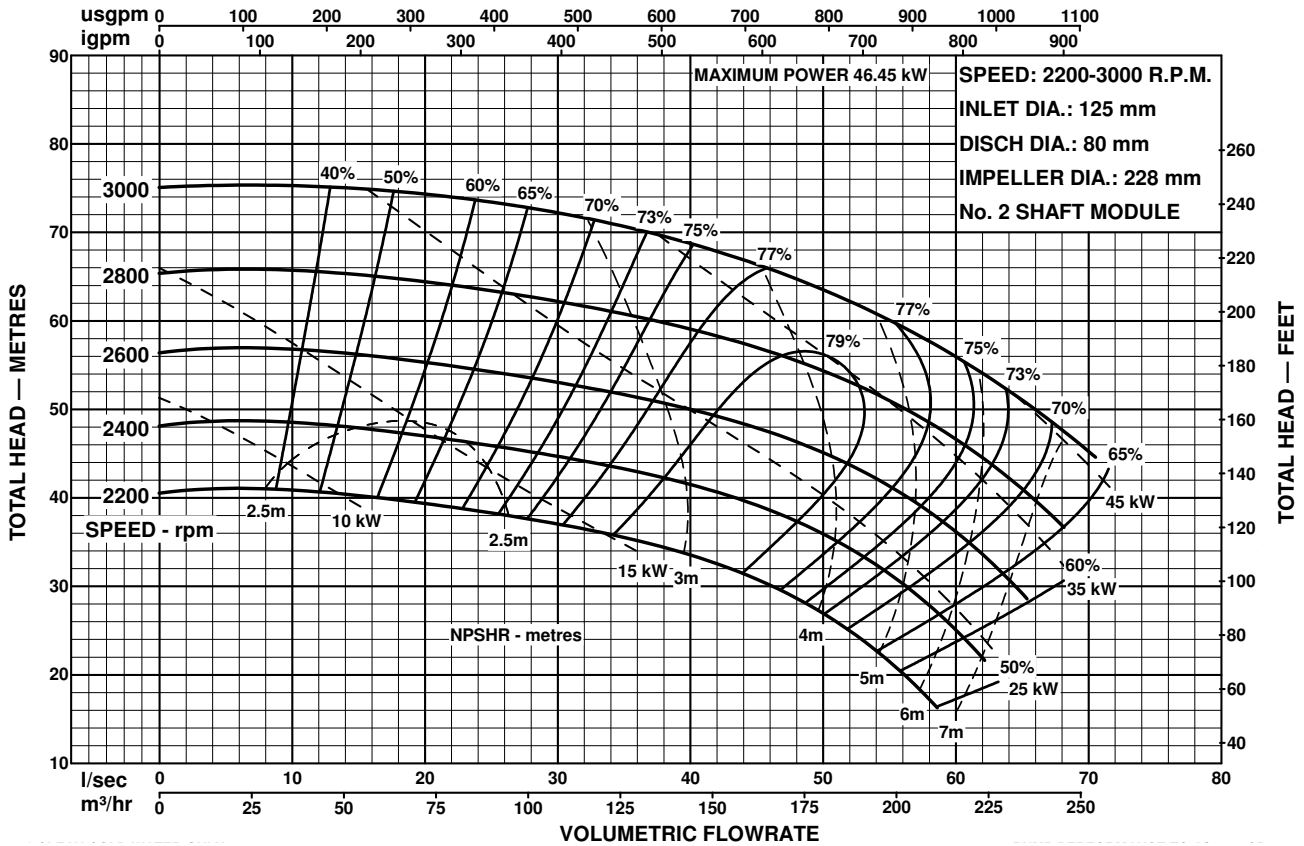

MODEL
125x80-200

ISO2858
END SUCTION PUMPS
50Hz PERFORMANCE

Performance to AS2417 Grade 2 for clean, cold water only.

Performance to AS2417 Grade 2 for clean, cold water only.