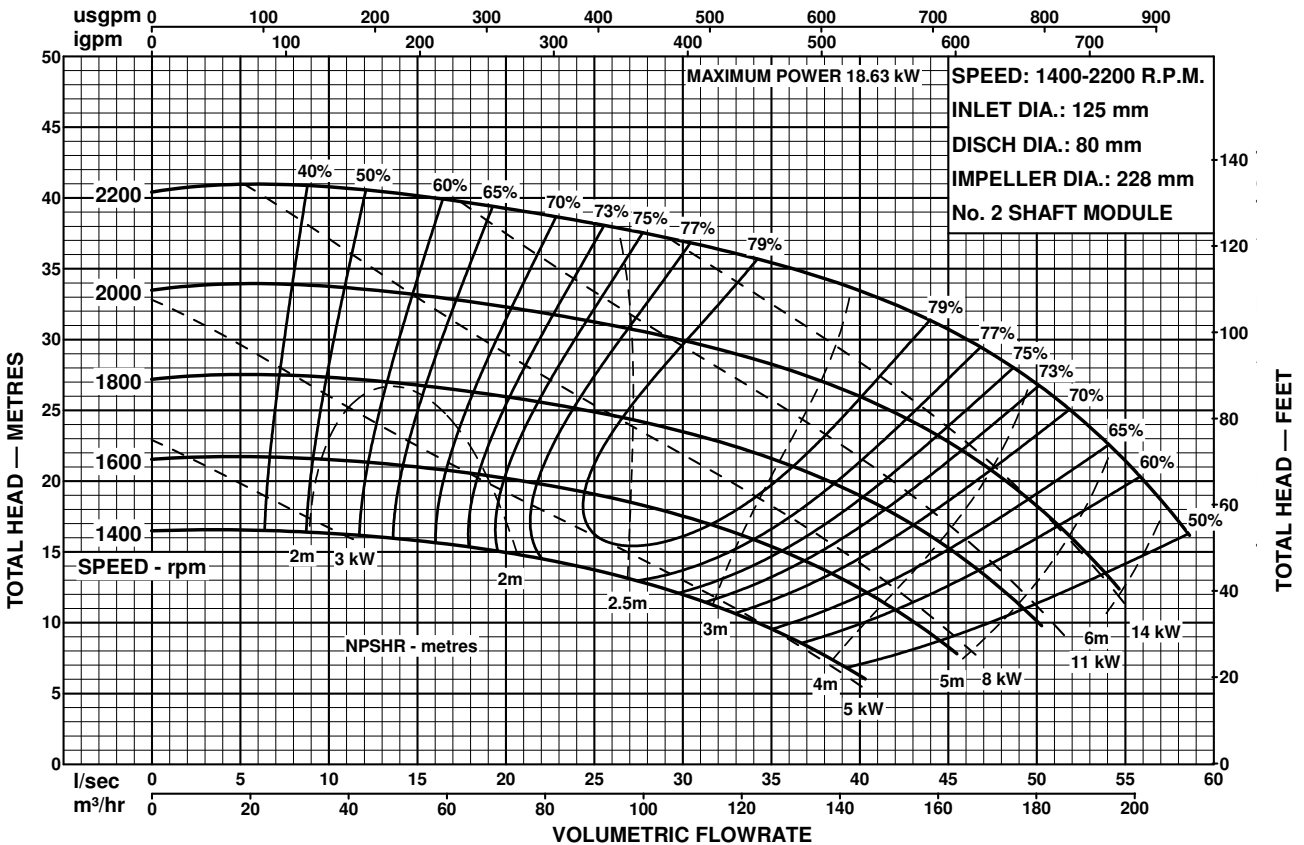

MODEL
125x80-200

ISO2858
END SUCTION PUMPS
50Hz PERFORMANCE

Performance to AS2417 Grade 2 for clean, cold water only.

Performance to AS2417 Grade 2 for clean, cold water only.