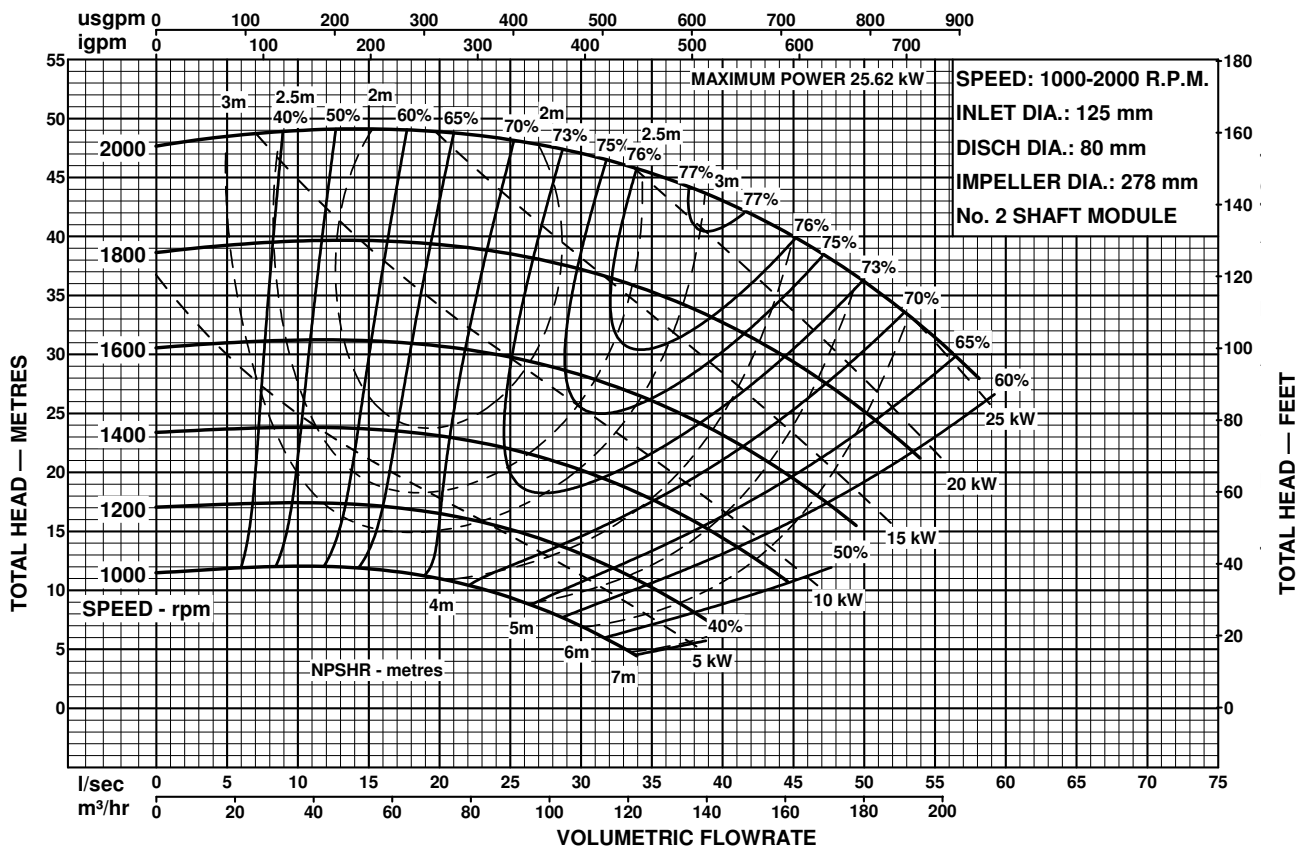

MODEL  
**125x80-250**

# ISO2858

END SUCTION PUMPS  
50Hz PERFORMANCE

Performance to AS2417 Grade 2 for clean, cold water only.

Performance to AS2417 Grade 2 for clean, cold water only.