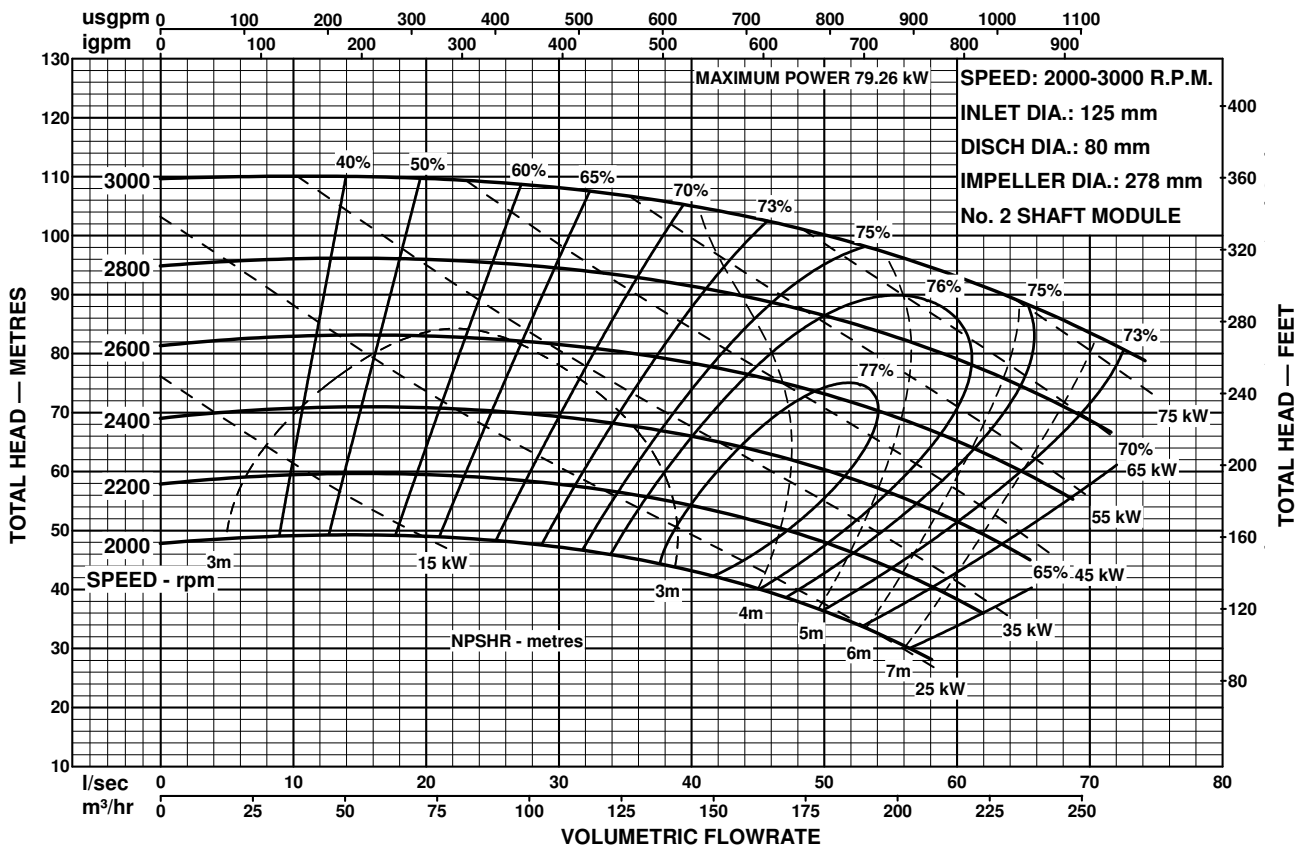

MODEL  
**125x80-250**

# ISO2858

END SUCTION PUMPS  
50Hz PERFORMANCE

Performance to AS2417 Grade 2 for clean, cold water only.

Performance to AS2417 Grade 2 for clean, cold water only.