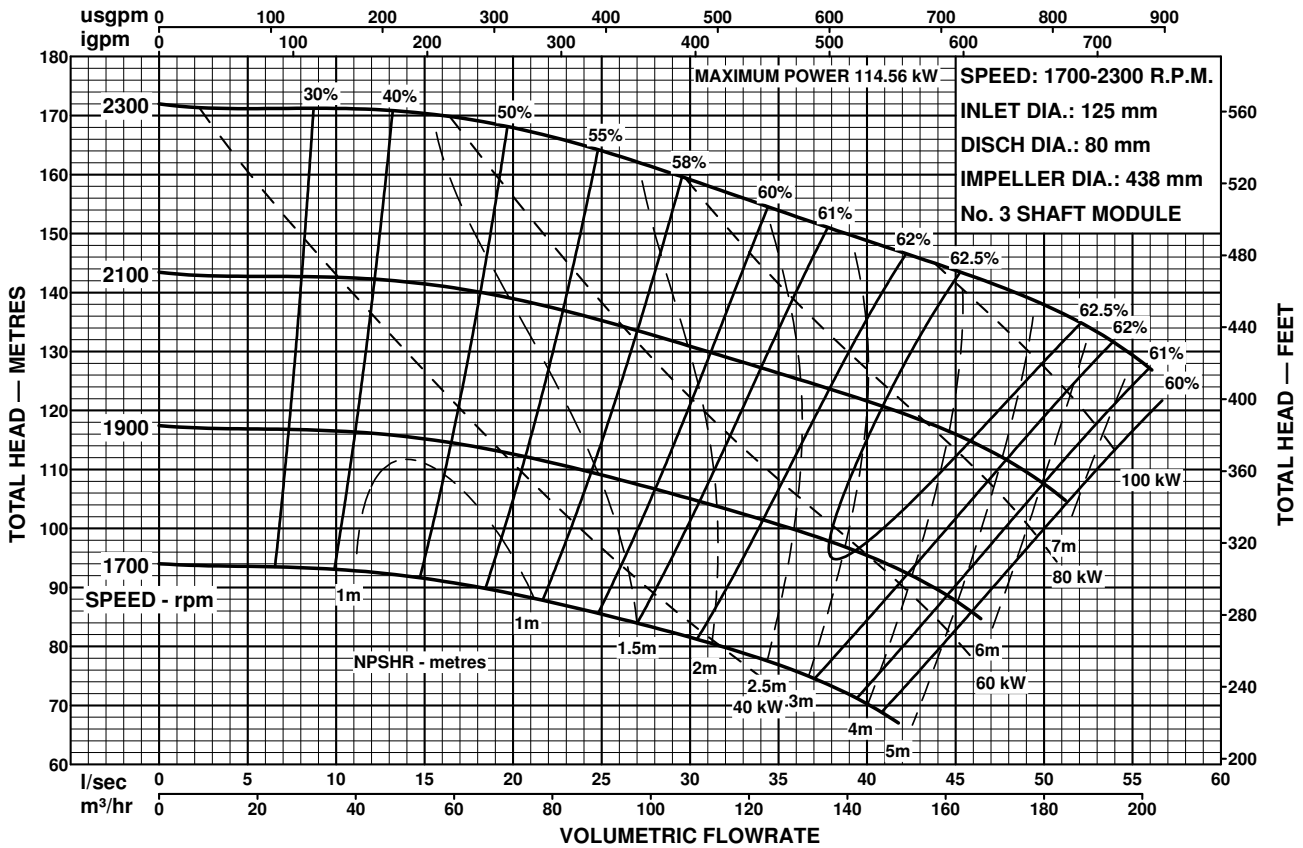

MODEL
125x80-400

ISO2858

END SUCTION PUMPS
50Hz PERFORMANCE

Performance to AS2417 Grade 2 for clean, cold water only.

Performance to AS2417 Grade 2 for clean, cold water only.