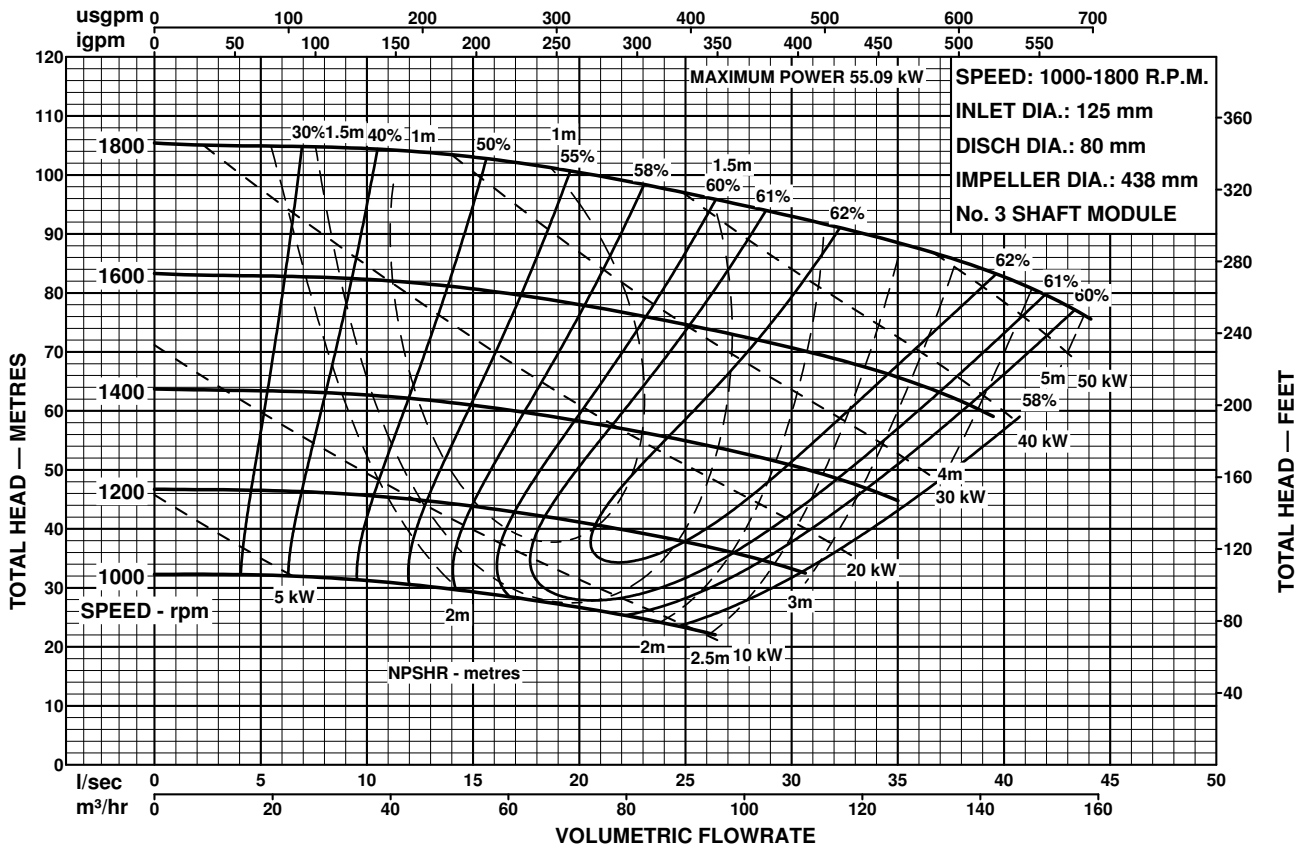

MODEL
125x80-400

ISO2858

END SUCTION PUMPS
50Hz PERFORMANCE

Performance to AS2417 Grade 2 for clean, cold water only.

Performance to AS2417 Grade 2 for clean, cold water only.