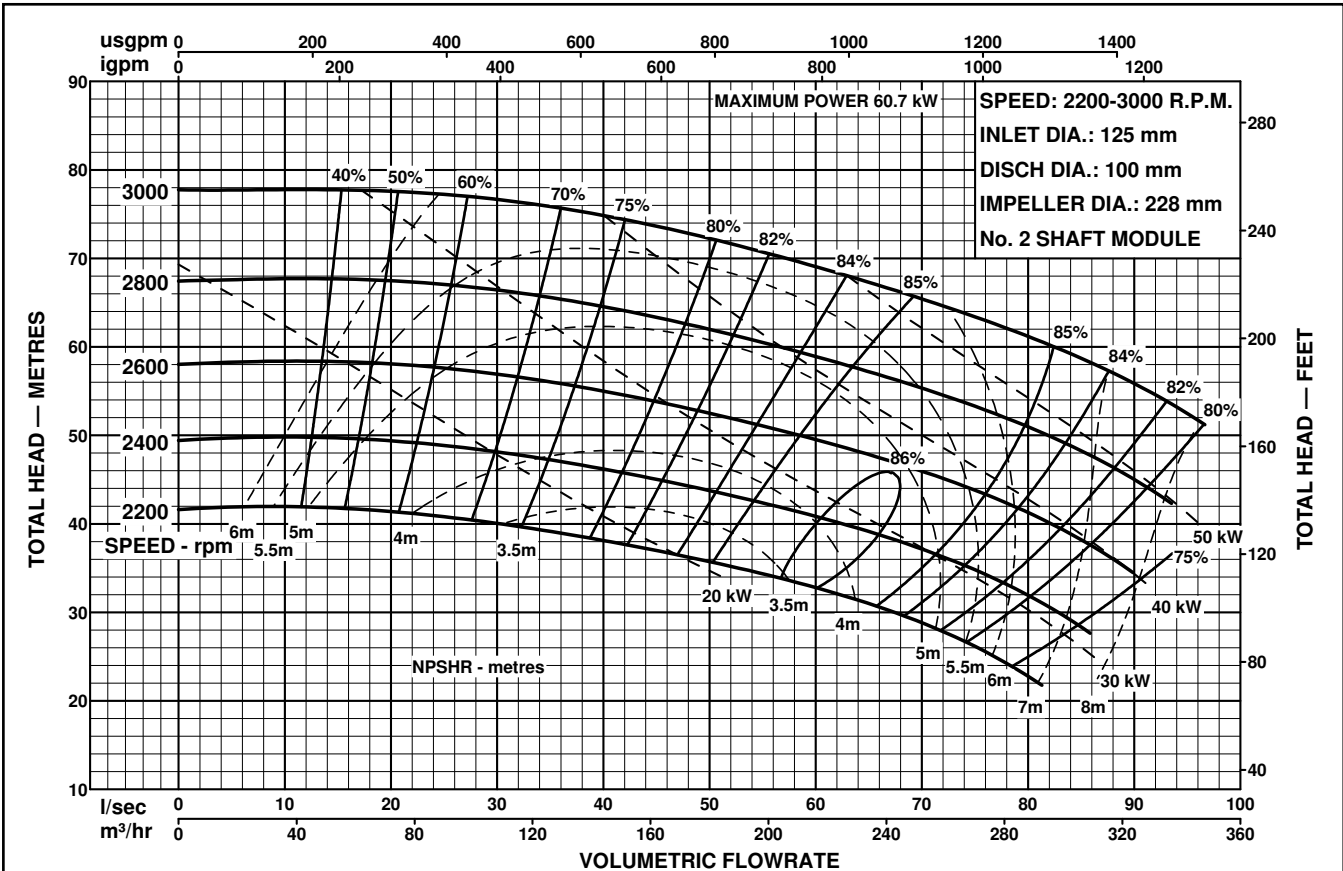

MODEL  
**125x100-200**

**ISO2858**  
END SUCTION PUMPS  
50Hz PERFORMANCE

Performance to AS2417 Grade 2 for clean, cold water only.

Performance to AS2417 Grade 2 for clean, cold water only.