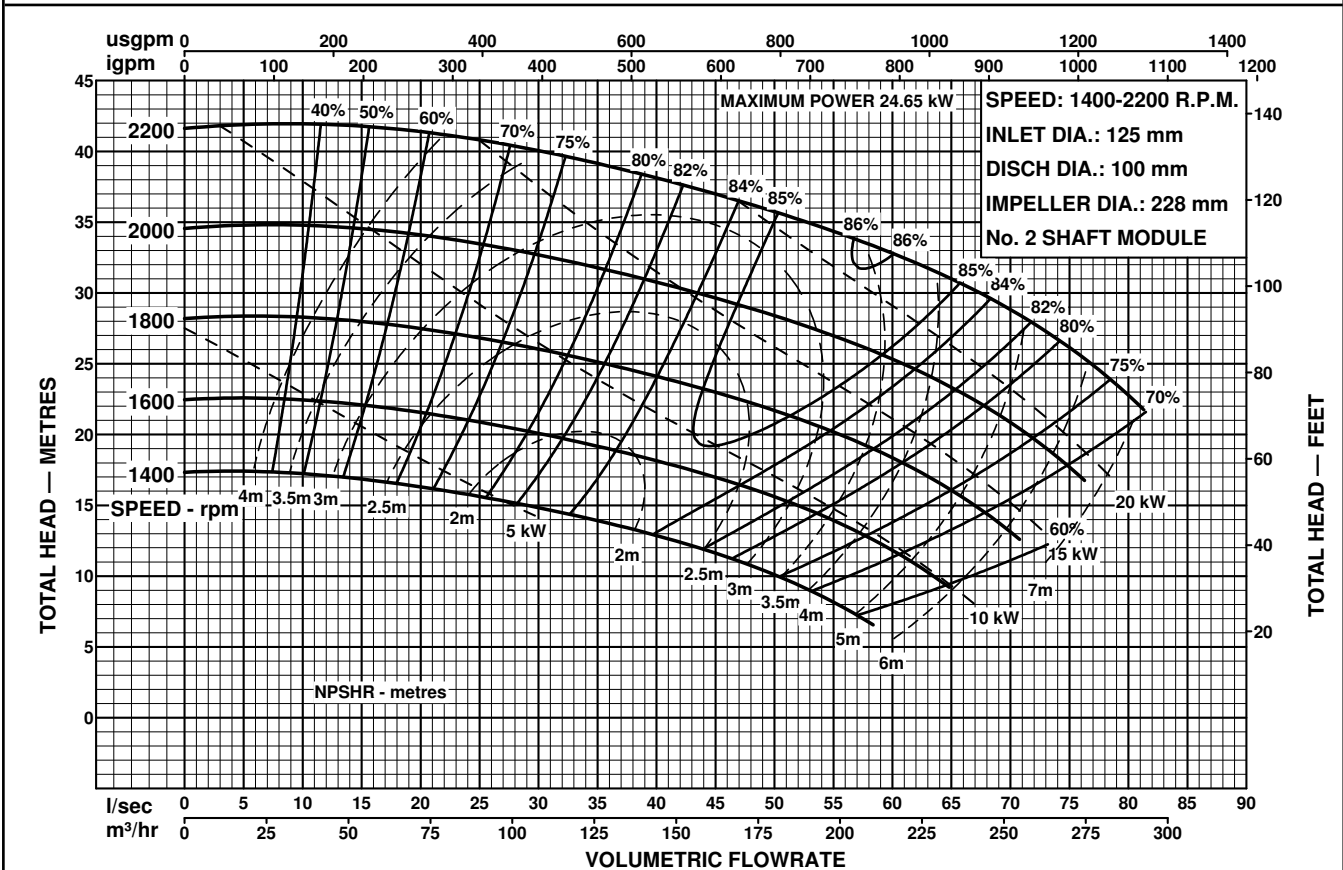

MODEL  
**125x100-200**

**ISO2858**  
END SUCTION PUMPS  
50Hz PERFORMANCE

Performance to AS2417 Grade 2 for clean, cold water only.

Performance to AS2417 Grade 2 for clean, cold water only.