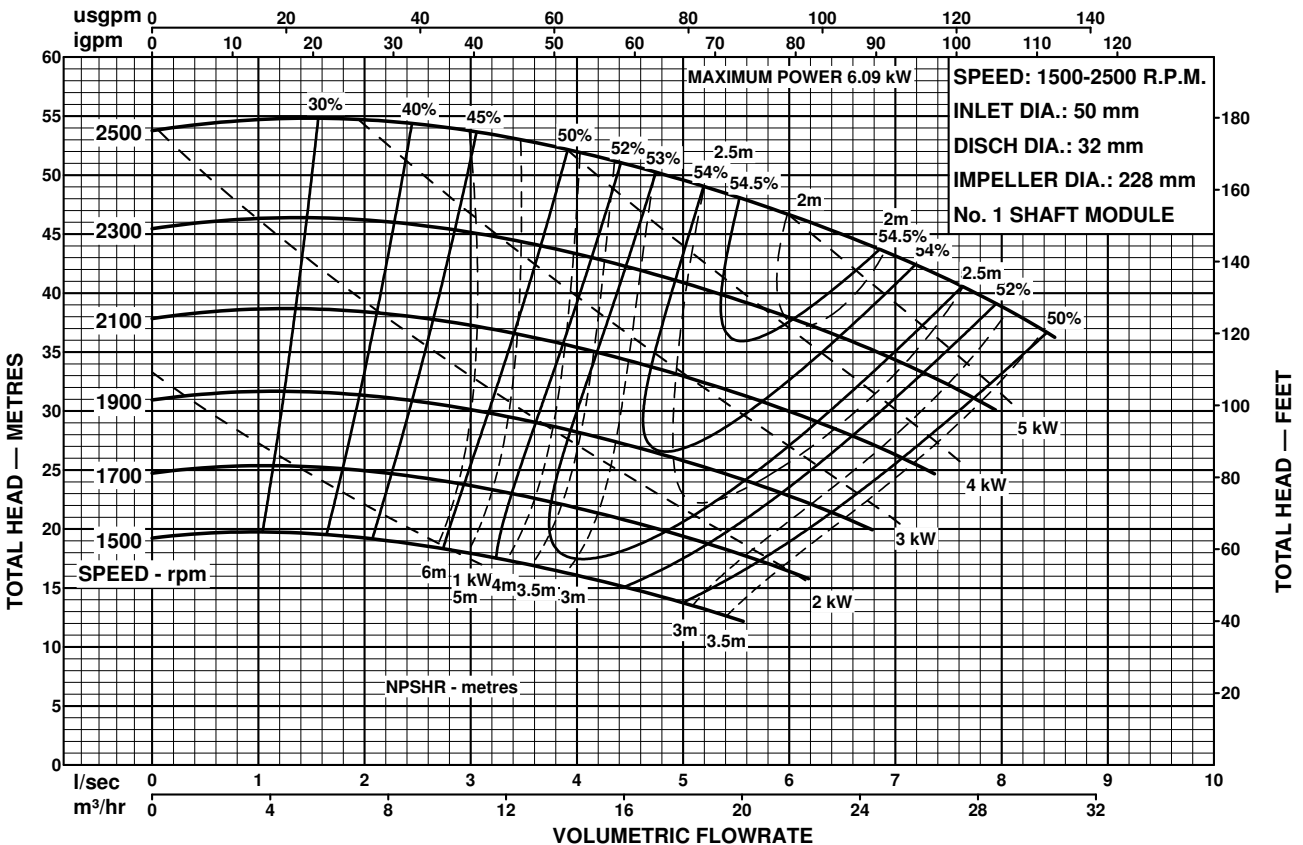

**MODEL  
50x32-200**

**ISO2858**  
END SUCTION PUMPS  
50Hz PERFORMANCE

Performance to AS2417 Grade 2 for clean, cold water only.

Performance to AS2417 Grade 2 for clean, cold water only.