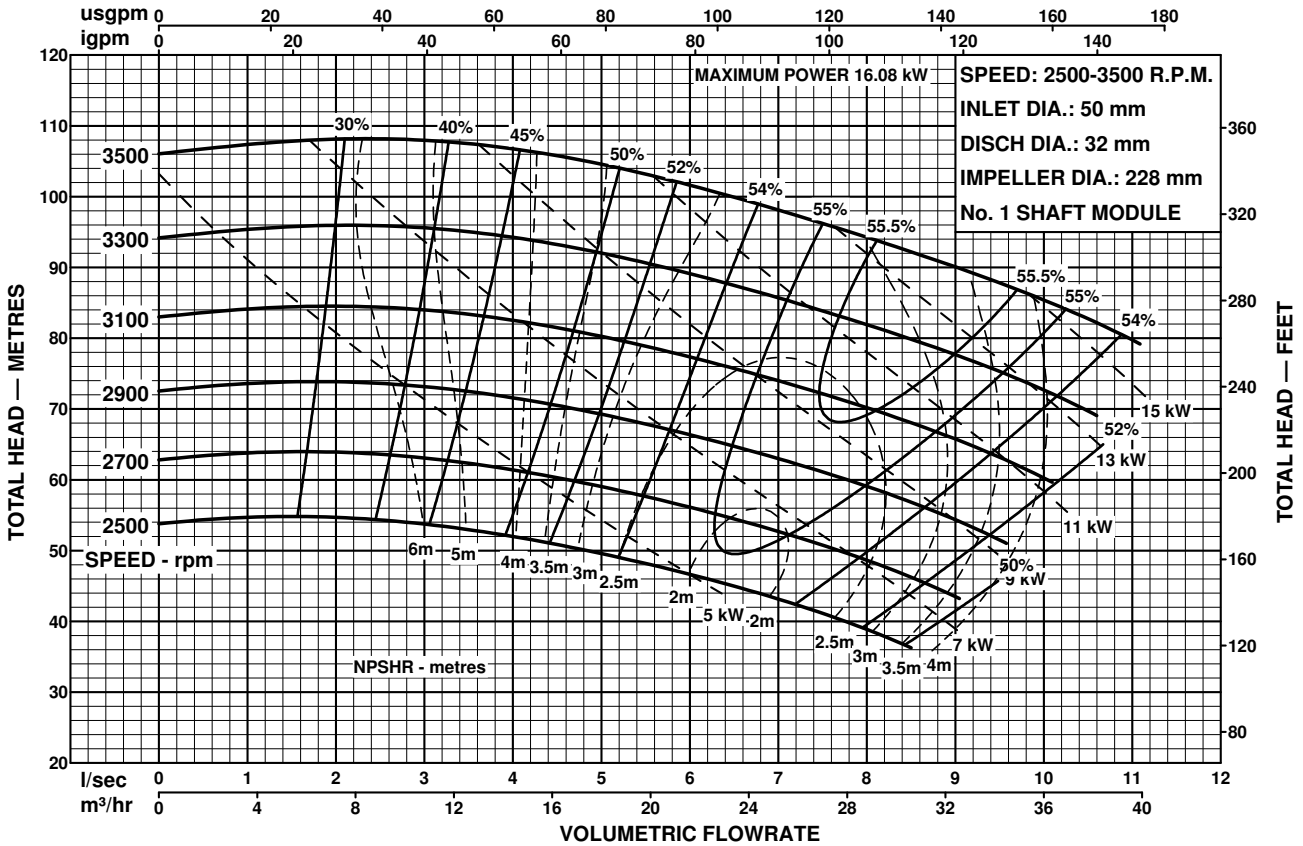

**MODEL  
50x32-200**

**ISO2858**  
END SUCTION PUMPS  
50Hz PERFORMANCE

Performance to AS2417 Grade 2 for clean, cold water only.

Performance to AS2417 Grade 2 for clean, cold water only.