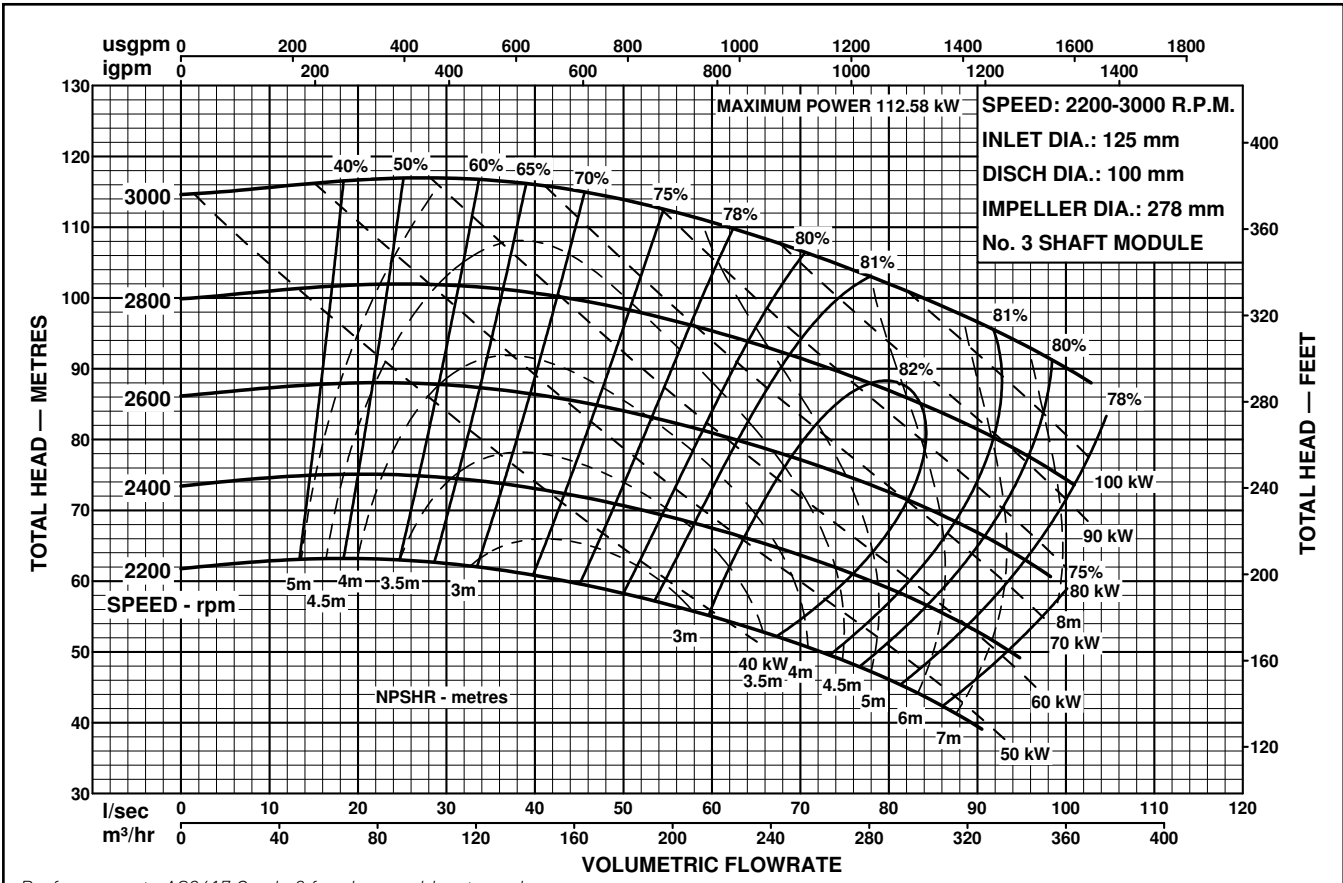

MODEL
125x100-250

ISO2858
END SUCTION PUMPS
50Hz PERFORMANCE

Southern Cross
CENTRIFUGAL PUMP PERFORMANCE DATA

Performance to AS2417 Grade 2 for clean, cold water only.

Performance to AS2417 Grade 2 for clean, cold water only.