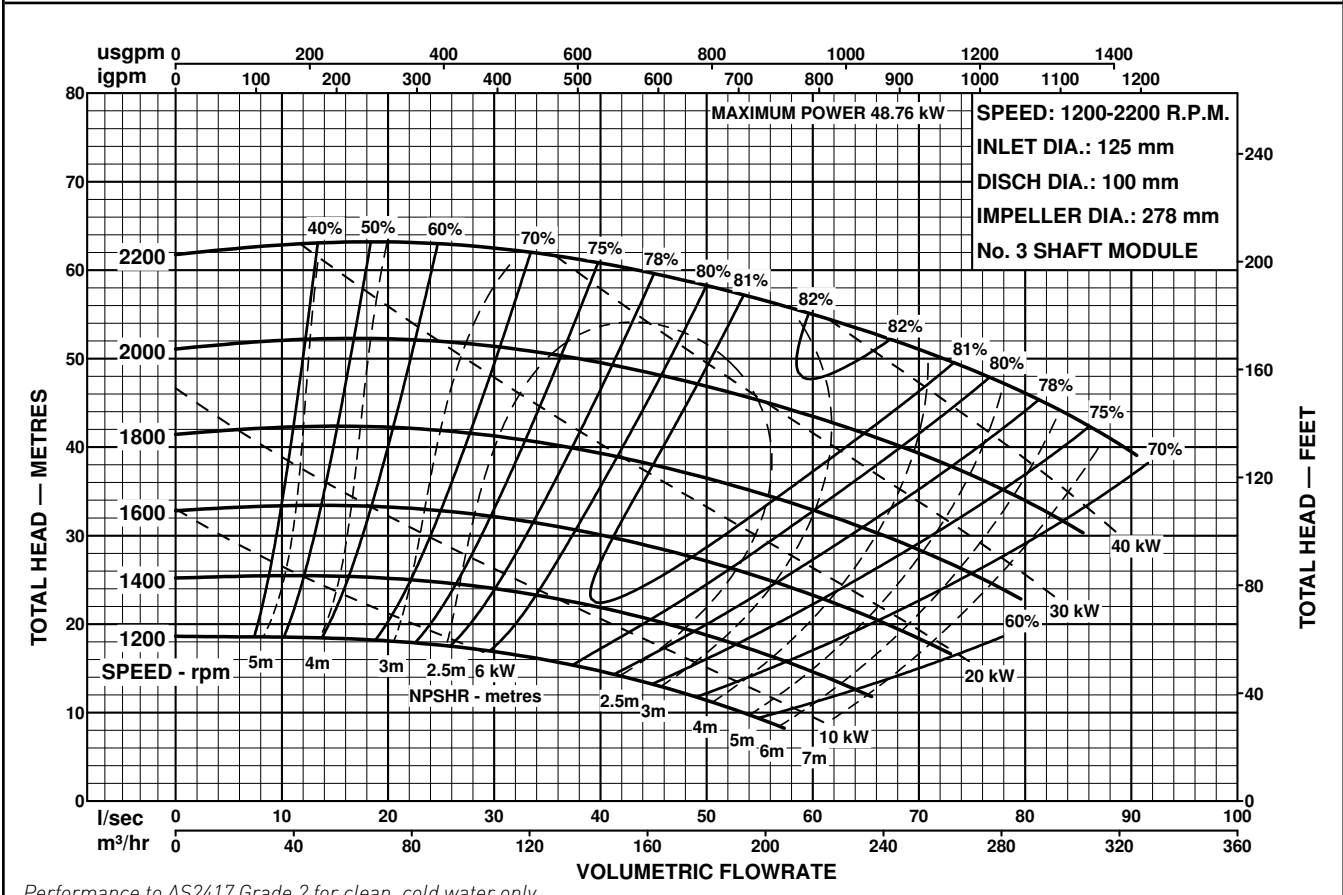

MODEL
125x100-250

ISO2858
END SUCTION PUMPS
50Hz PERFORMANCE

Southern Cross
CENTRIFUGAL PUMP PERFORMANCE DATA

Performance to AS2417 Grade 2 for clean, cold water only.

Performance to AS2417 Grade 2 for clean, cold water only.