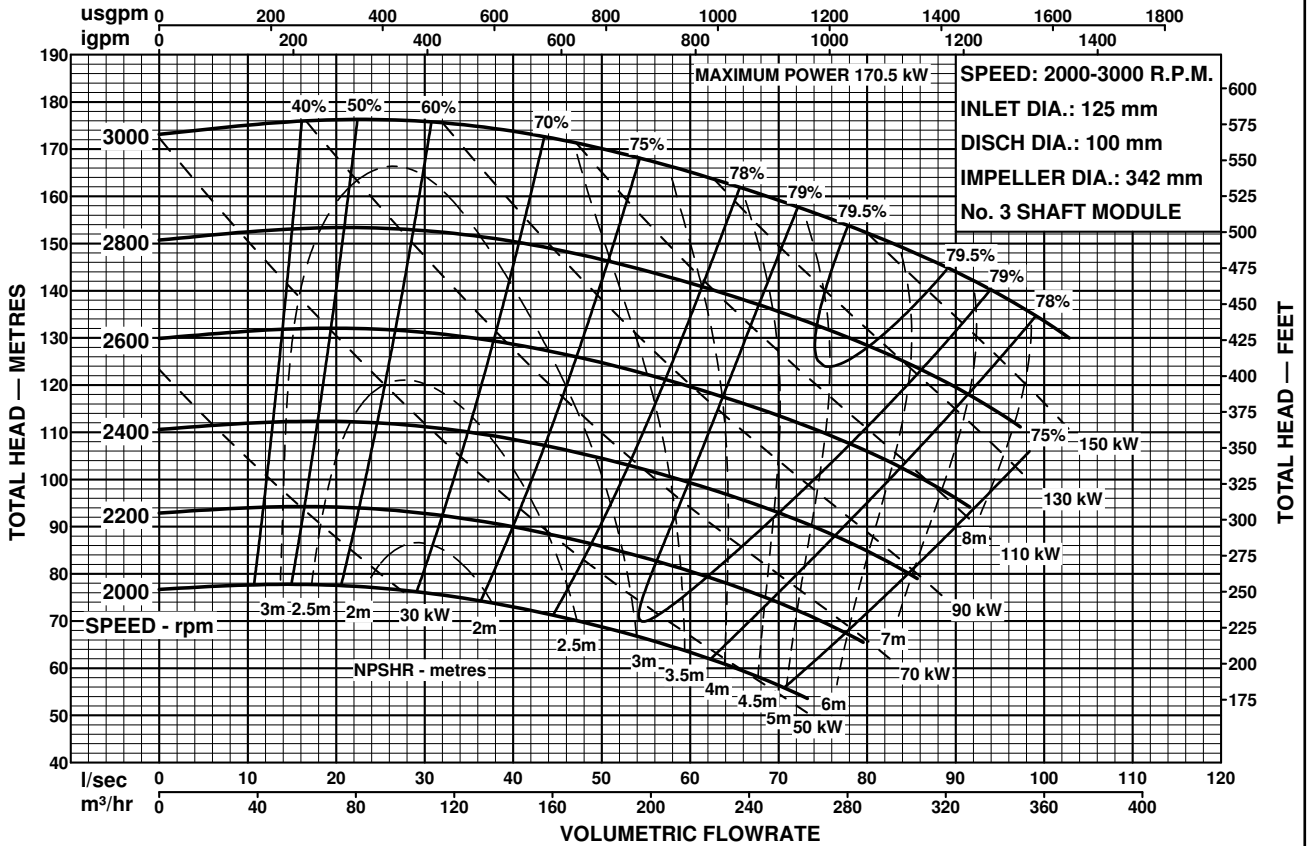

MODEL  
**125x100-315**

# ISO2858

END SUCTION PUMPS  
50Hz PERFORMANCE

Performance to AS2417 Grade 2 for clean, cold water only.

Performance to AS2417 Grade 2 for clean, cold water only.