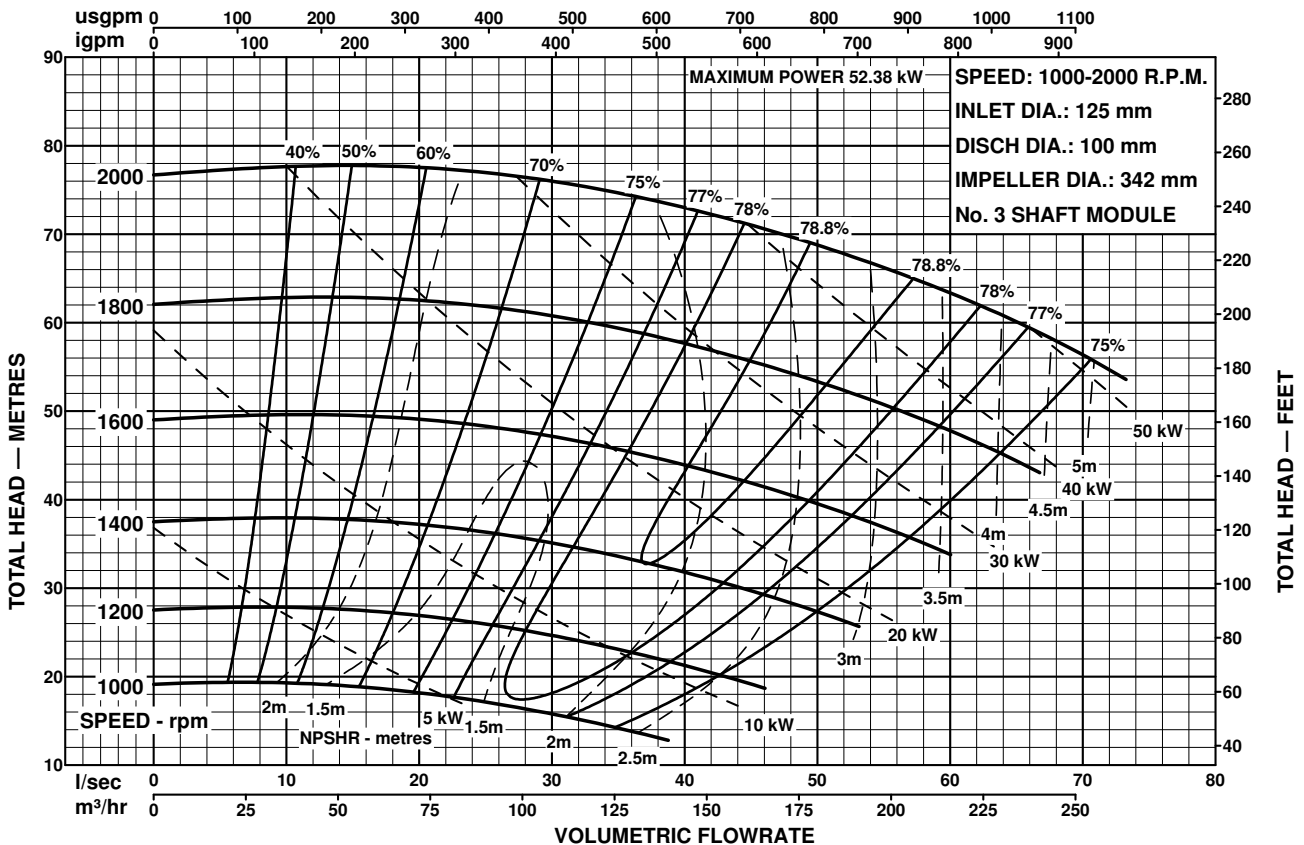

MODEL  
**125x100-315**

# ISO2858

END SUCTION PUMPS  
50Hz PERFORMANCE

Performance to AS2417 Grade 2 for clean, cold water only.

Performance to AS2417 Grade 2 for clean, cold water only.