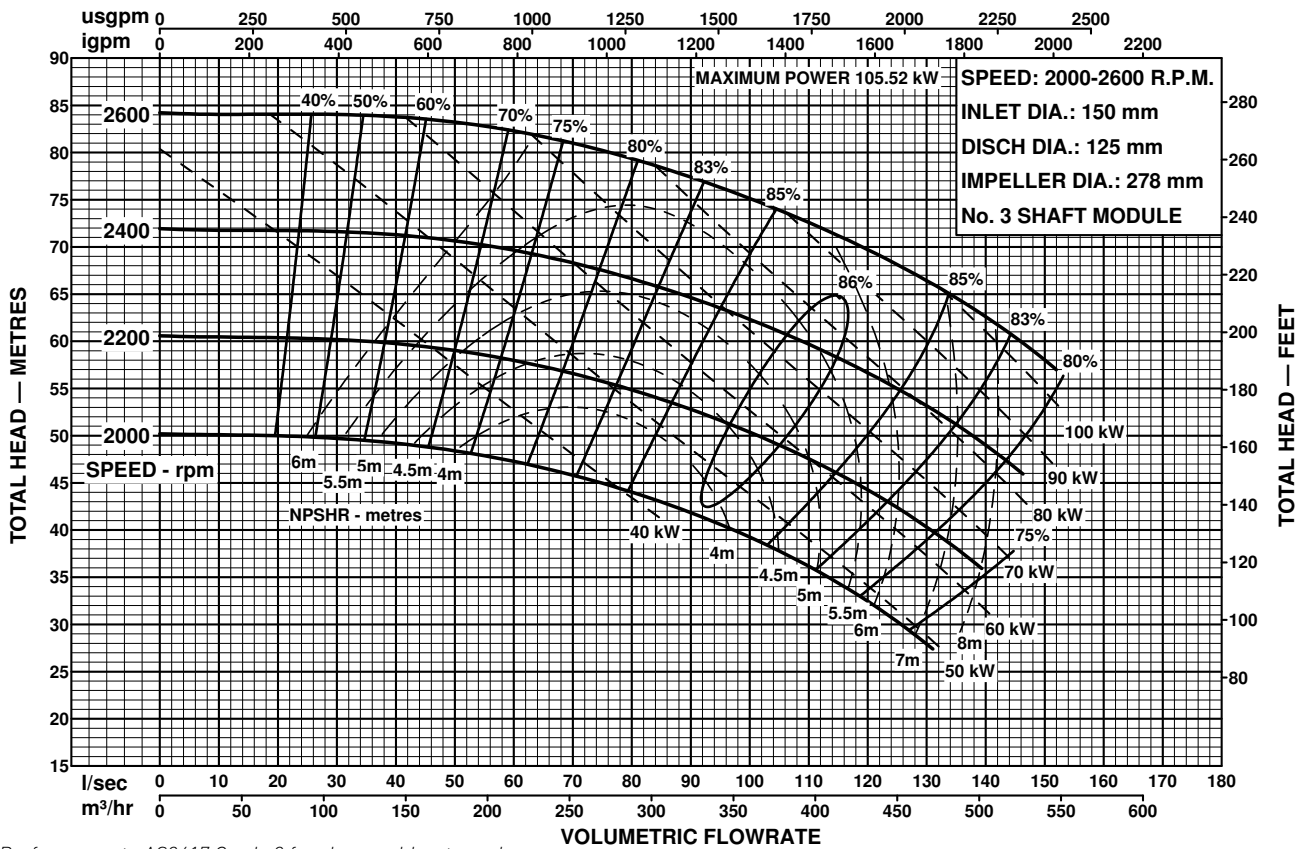

MODEL  
**150x125-250**

# ISO2858

END SUCTION PUMPS  
50Hz PERFORMANCE

Performance to AS2417 Grade 2 for clean, cold water only.

Performance to AS2417 Grade 2 for clean, cold water only.