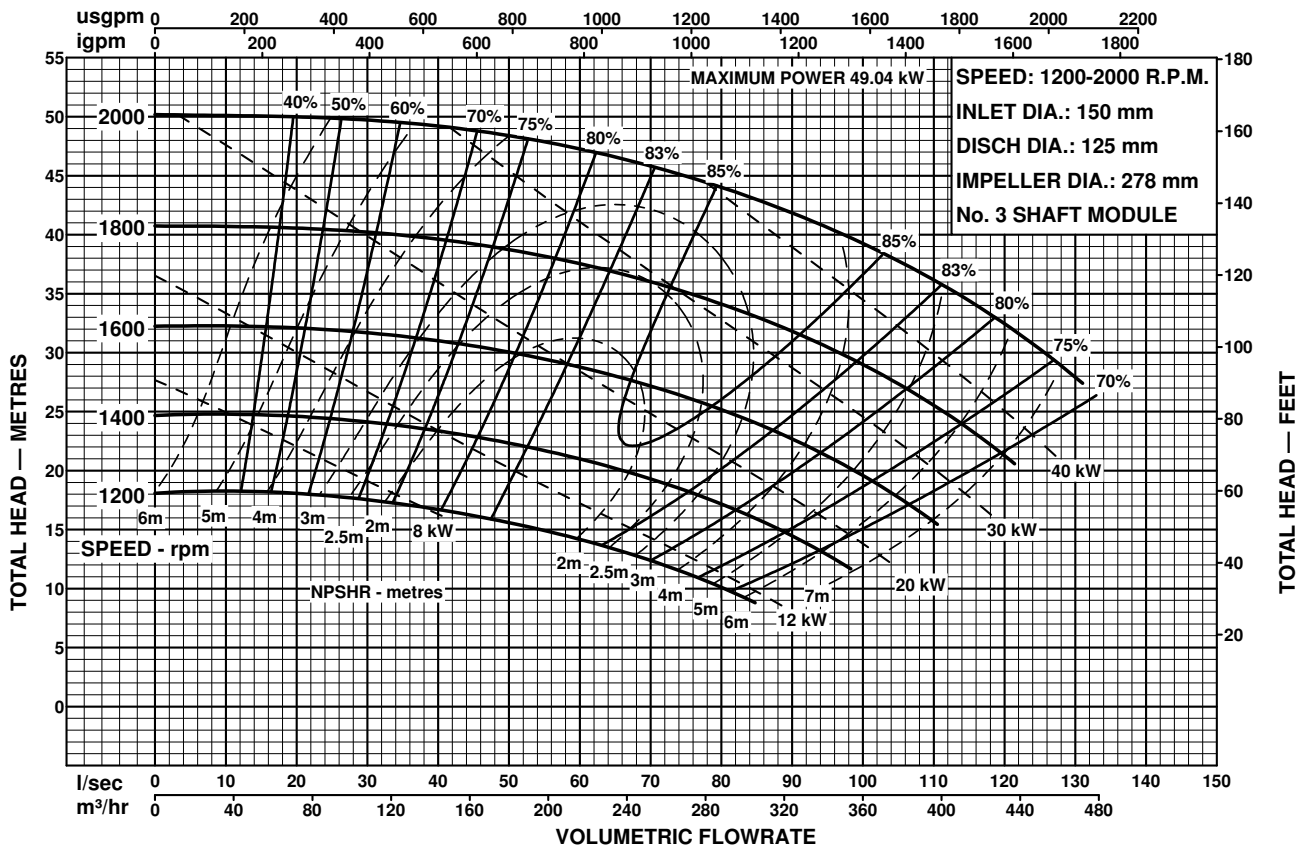

MODEL  
**150x125-250**

# ISO2858

END SUCTION PUMPS  
50Hz PERFORMANCE

Performance to AS2417 Grade 2 for clean, cold water only.

Performance to AS2417 Grade 2 for clean, cold water only.