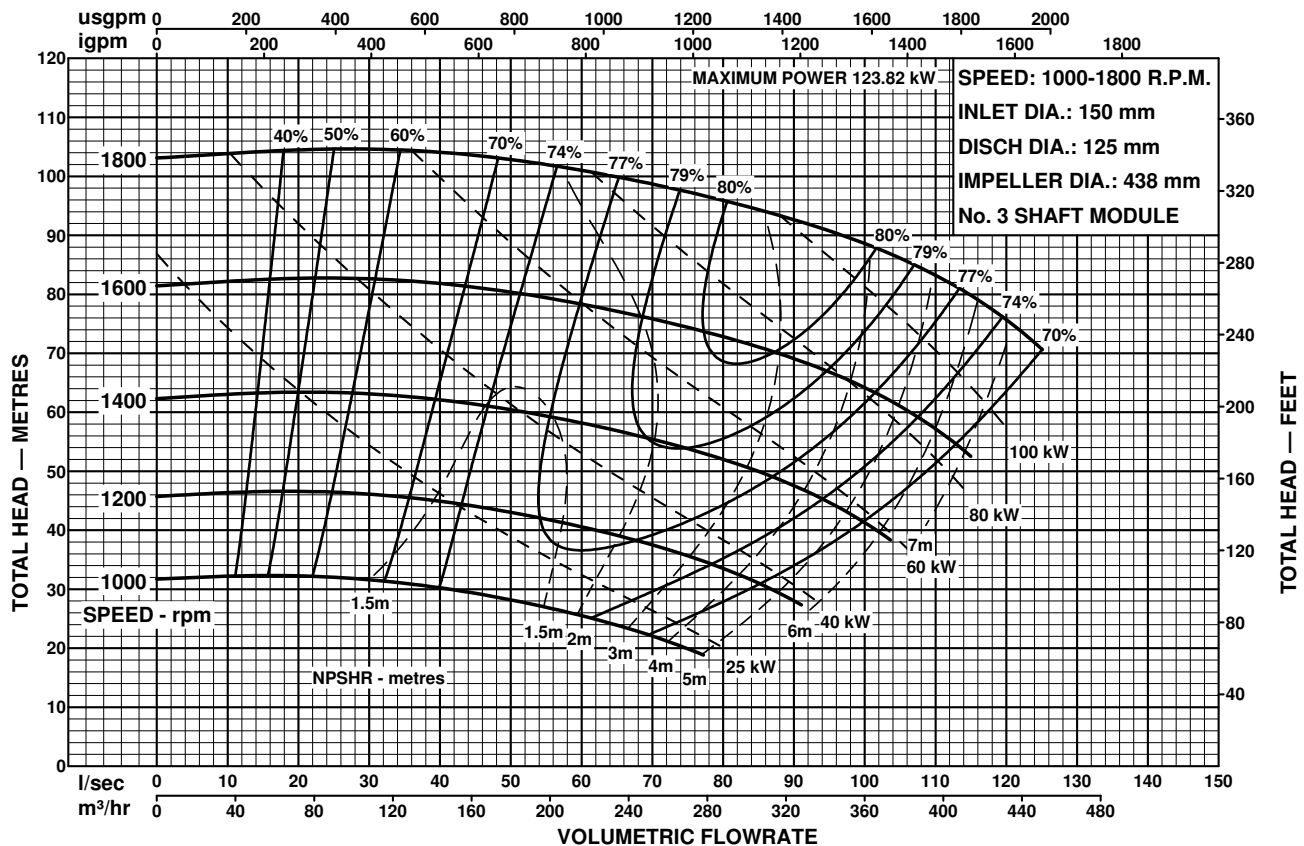

MODEL
150x125-400

ISO2858
END SUCTION PUMPS
50Hz PERFORMANCE

Southern Cross
CENTRIFUGAL PUMP PERFORMANCE DATA

Performance to AS2417 Grade 2 for clean, cold water only.

Performance to AS2417 Grade 2 for clean, cold water only.