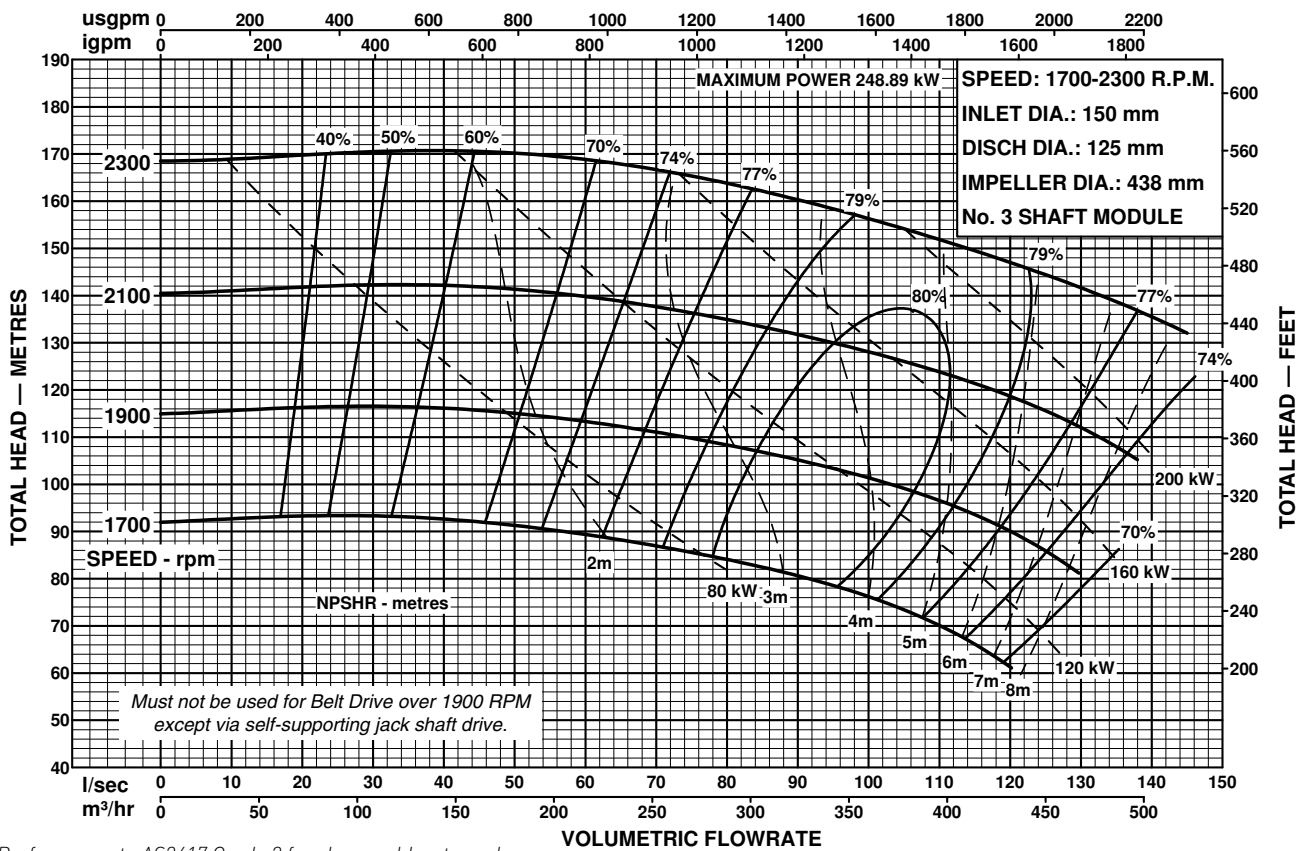

MODEL
150x125-400

ISO2858
END SUCTION PUMPS
50Hz PERFORMANCE

Southern Cross
CENTRIFUGAL PUMP PERFORMANCE DATA

Performance to AS2417 Grade 2 for clean, cold water only.

Performance to AS2417 Grade 2 for clean, cold water only.