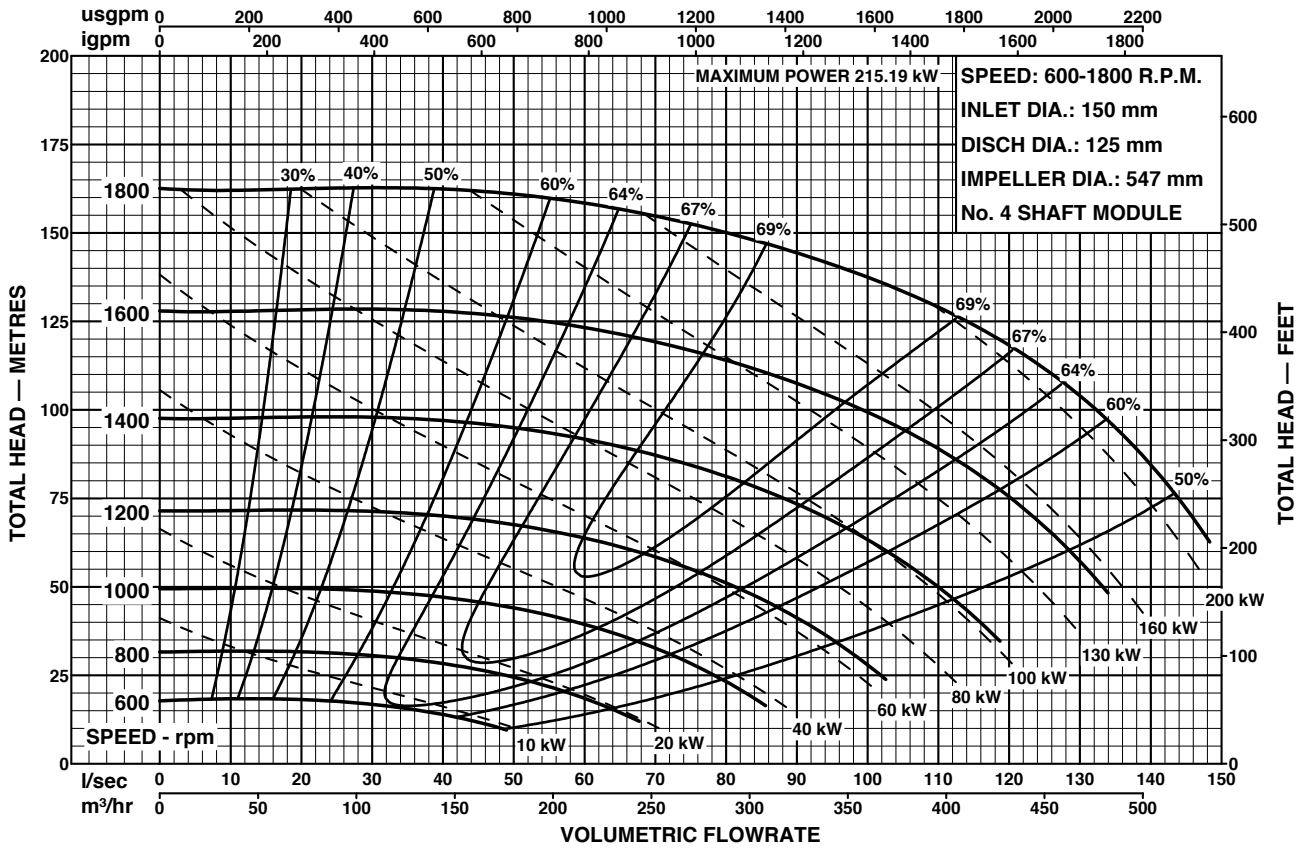

MODEL
150x125-500

ISO2858

END SUCTION PUMPS
50Hz PERFORMANCE

Performance to AS2417 Grade 2 for clean, cold water only.