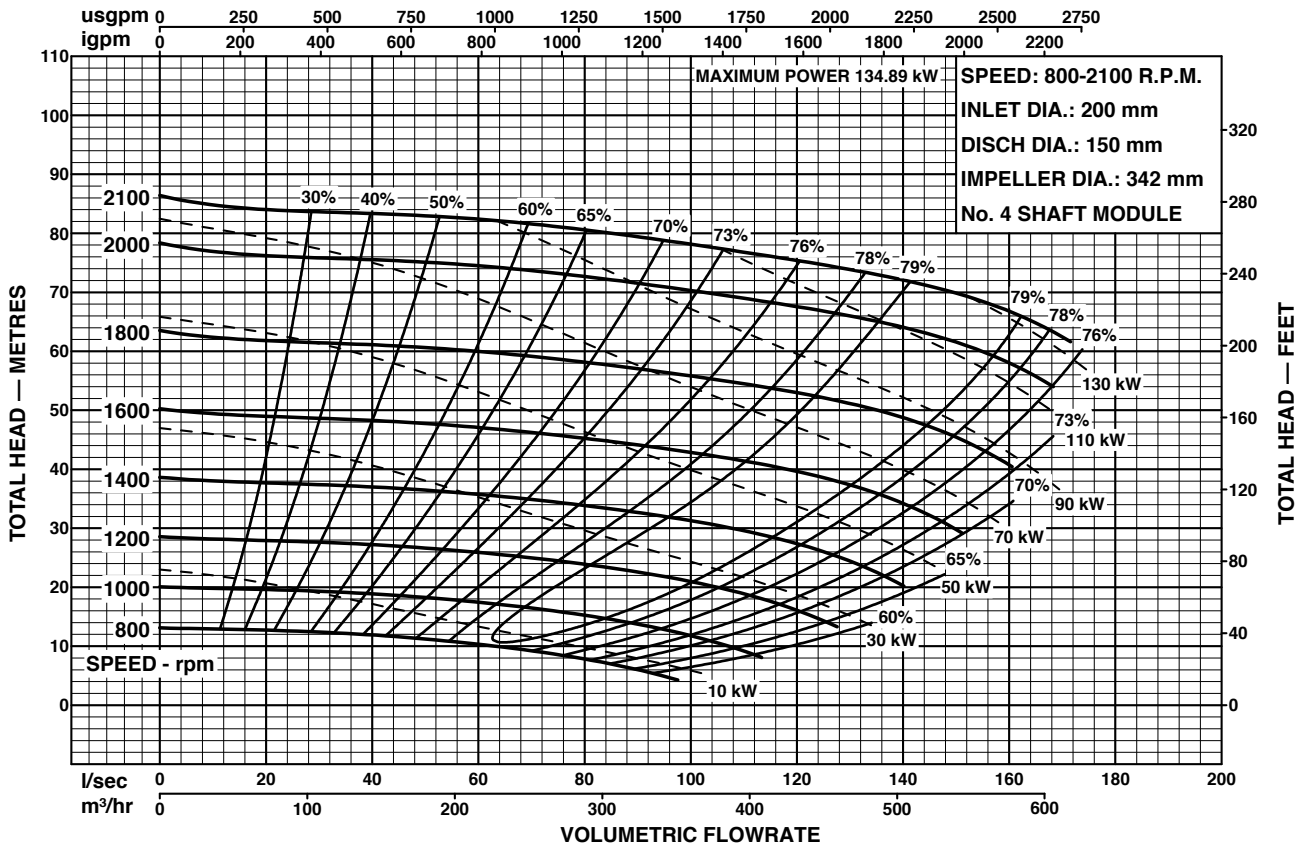

MODEL
200x150-315

ISO2858

END SUCTION PUMPS
50Hz PERFORMANCE

Performance to AS2417 Grade 2 for clean, cold water only.