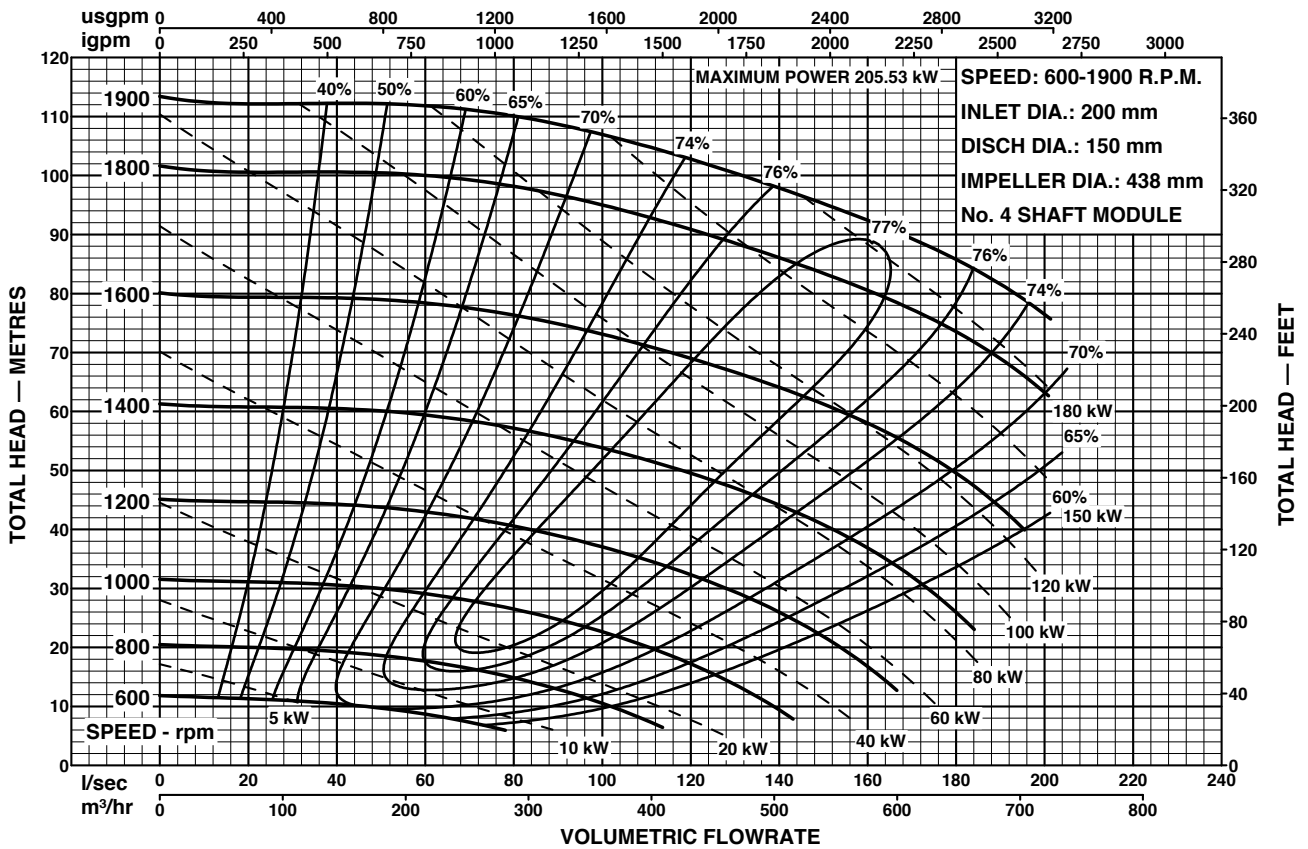

MODEL
200x150-400

ISO2858

END SUCTION PUMPS
50Hz PERFORMANCE

Performance to AS2417 Grade 2 for clean, cold water only.