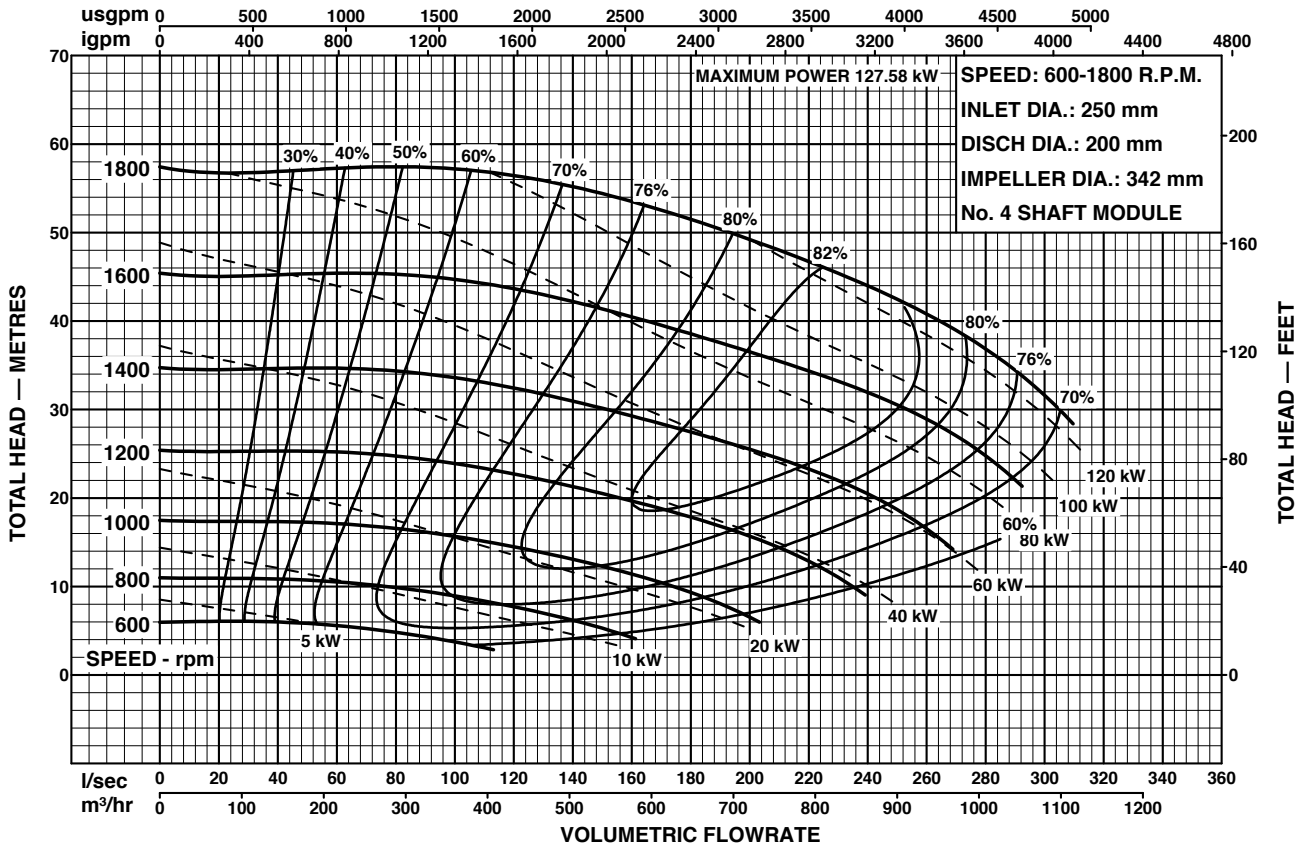

MODEL
250x200-315

ISO2858
END SUCTION PUMPS
50Hz PERFORMANCE

Performance to AS2417 Grade 2 for clean, cold water only.